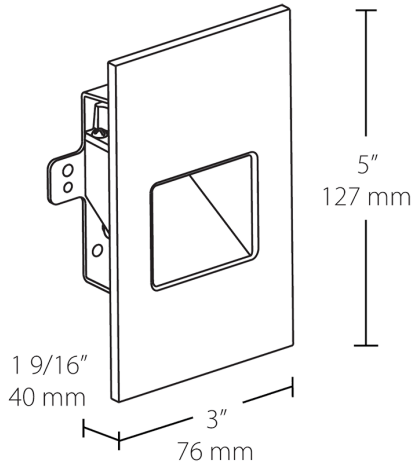

**Electrical**

**THD:**

31.3% at 120V

**Power Factor:**

95.4% at 120V

**Dimensions**

**Features**

- Easy installation into a recessed 2" x 4" job
- Deep regress of light source eliminates glare
- Concealed hardware for a clean, sophisticated look
- Suitable for both indoor and outdoor use
- 5-Year, No-Compromise Warranty