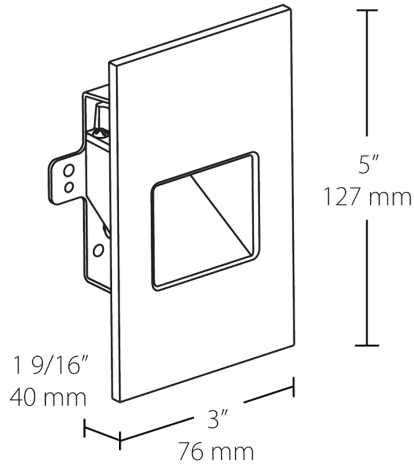

**Electrical**

**THD:**

31.4% at 120V

**Power Factor:**

94.4% at 120V

**Dimensions**

**Features**

- Easy installation into a recessed 2" x 4" job
- Deep regress of light source eliminates glare
- Concealed hardware for a clean, sophisticated look
- Suitable for both indoor and outdoor use
- 5-Year, No-Compromise Warranty