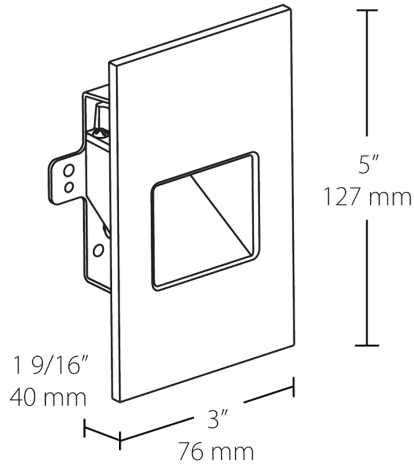

**Electrical**

**THD:**

31% at 120V

**Power Factor:**

95.7% at 120V

**Dimensions**

**Features**

- Easy installation into a recessed 2" x 4" job
- Deep regress of light source eliminates glare
- Concealed hardware for a clean, sophisticated look
- Suitable for both indoor and outdoor use
- 5-Year, No-Compromise Warranty