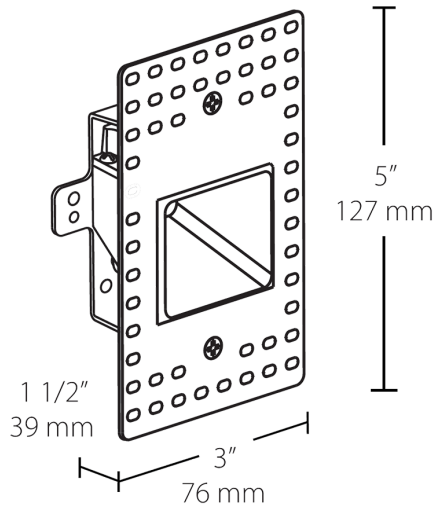

Electrical

THD:

27.6% at 277V

Power Factor:

96.4% at 277V

Dimensions

Features

- Easy installation into a recessed 2" x 4" job
- Deep regress of light source eliminates glare
- Concealed hardware for a clean, sophisticated look
- Suitable for both indoor and outdoor use
- 5-Year, No-Compromise Warranty