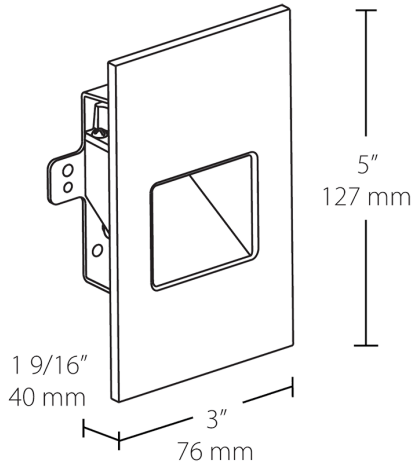

**Electrical**

**THD:**

31.3% at 120V

**Power Factor:**

95.1% at 120V

**Dimensions**

**Features**

- Easy installation into a recessed 2" x 4" job
- Deep regress of light source eliminates glare
- Concealed hardware for a clean, sophisticated look
- Suitable for both indoor and outdoor use
- 5-Year, No-Compromise Warranty