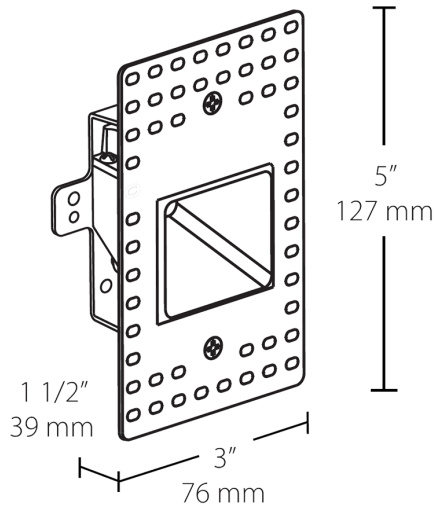

Electrical

THD:

31.3% at 120V

Power Factor:

95.1% at 120V

Dimensions

Features

- Easy installation into a recessed 2" x 4" job
- Deep regress of light source eliminates glare
- Concealed hardware for a clean, sophisticated look
- Suitable for both indoor and outdoor use
- 5-Year, No-Compromise Warranty