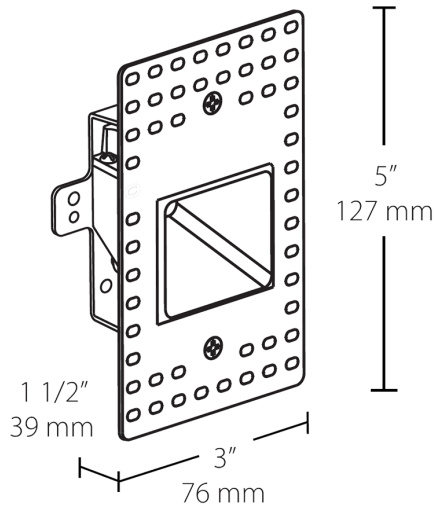

Electrical

THD:

31.4% at 120V

Power Factor:

93.2% at 120V

Dimensions

Features

- Easy installation into a recessed 2" x 4" job
- Deep regress of light source eliminates glare
- Concealed hardware for a clean, sophisticated look
- Suitable for both indoor and outdoor use
- 5-Year, No-Compromise Warranty