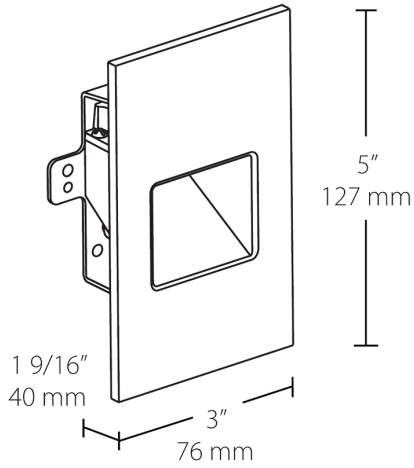

Electrical

THD:

27.6% at 277V

Power Factor:

96.4% at 277V

Dimensions

Features

- Easy installation into a recessed 2" x 4" job
- Deep regress of light source eliminates glare
- Concealed hardware for a clean, sophisticated look
- Suitable for both indoor and outdoor use
- 5-Year, No-Compromise Warranty