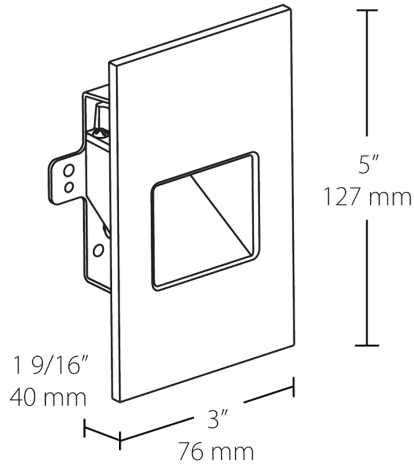

**Electrical**

**THD:**

27.6% at 277V

**Power Factor:**

96.4% at 277V

**Dimensions**

**Features**

- Easy installation into a recessed 2" x 4" job
- Deep regress of light source eliminates glare
- Concealed hardware for a clean, sophisticated look
- Suitable for both indoor and outdoor use
- 5-Year, No-Compromise Warranty