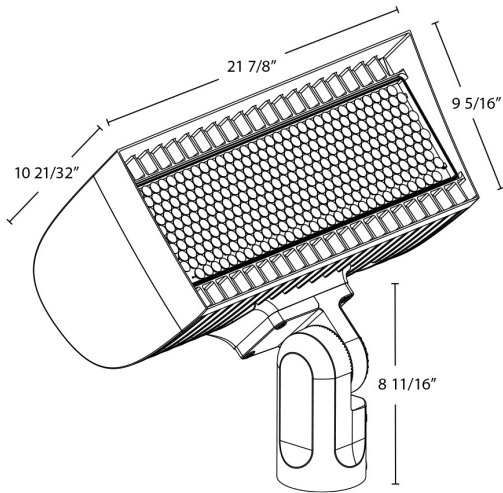

Dimensions

Features

- 100,000-hour life based on LM-80 results and TM-21 calculations
- IP66 Rating protects against dust & water ingress
- 10-Year, No-Compromise Warranty

Ordering Matrix

Family	Housing Size	Color Temp	NEMA Type	Mounting	Finish	Driver	RGB Color Tuning
FXLED	L		B55	SF			/RGB
	L = 340W	Blank = 2200-4000K Tunable White	Blank = 7H x 6V B33 = 3H x 3V B55 = 5H x 5V	SF = Slipfitter T = Trunion	Blank = Bronze	Blank = 120-277V	/RGB = 16+ million RGB colors