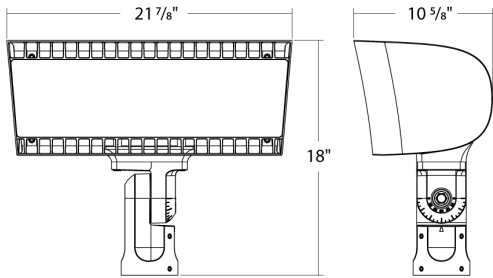

Dimensions

Features

- 100,000-hour life based on LM-80 results and TM-21 calculations
- IP66 Rating protects against dust & water ingress
- 10-Year, No-Compromise Warranty

Ordering Matrix

Family	Housing Size	Color Temp	NEMA Type	Mounting	Finish	Driver	RGB Color Tuning
FXLED	L			SF			/RGB
	L = 340W	Blank = 2200-4000K Tunable White	Blank = 7H x 6V B33 = 3H x 3V B55 = 5H x 5V	SF = Slipfitter T = Trunnion	Blank = Bronze	Blank = 120-277V	/RGB = 16+ million RGB colors