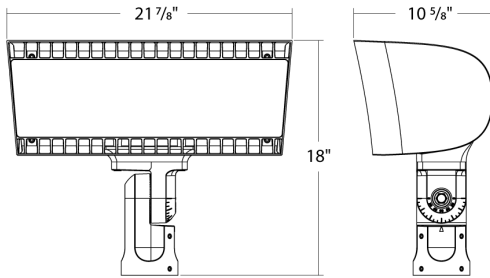

Dimensions

Features

- 100,000-hour life based on LM-80 results and TM-21 calculations
- IP66 Rating protects against dust & water ingress
- 10-Year, No-Compromise Warranty

Ordering Matrix

Family	Housing Size	Color Temp	NEMA Type	Mounting	Finish	Driver	RGB Color Tuning
FXLED	L			T			/RGB
	L = 340W	Blank = 2200-4000K Tunable White	Blank = 7H x 6V B33 = 3H x 3V B55 = 5H x 5V	SF = Slipfitter T = Trunnion	Blank = Bronze	Blank = 120-277V	/RGB = 16+ million RGB colors