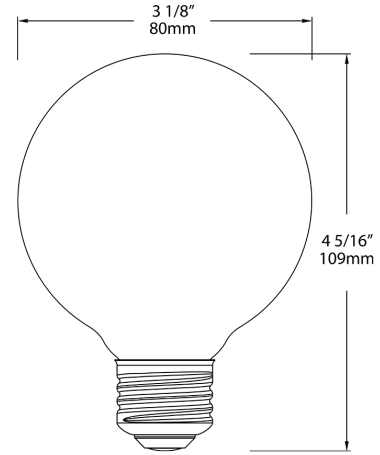

Minimum Compartment Size

Length x Width x Height [in]	Lamp Quantity
10	1

Case and Pallet Dimensions

	QTY	LENGTH (in)	WIDTH (in)	HEIGHT (in)
CASE	6	0	0	0
PALLET	528	0	0	0

Dimension

Features

- Replacement for conventional decorative lamps
- Filament LED construction gives a unique traditional look and feel for decorative and ambient applications
- Produces rich and vibrant colors, >90CRI
- Rated for use in enclosed and open fixtures in wet locations
- Longer lifespan compared to legacy equivalents minimizes replacement and maintenance costs
- Title 20 Compliant, ENERGY STAR Compliant, UL Listed
- Smooth uniform dimming down to 10% (check dimmer compatibility list)

Ordering Matrix

Family	Wattage	Base Type	CRI/Color Temp	Type	Finish
G25	5	E26	927	F	F
	3 = 3W 5 = 5W	E26 = E26	950 = 90 CRI, 5000K 940 = 90 CRI, 4000K 930 = 90 CRI, 3000K 927 = 90 CRI, 2700K	F = Filament	C = Clear F = Frosted