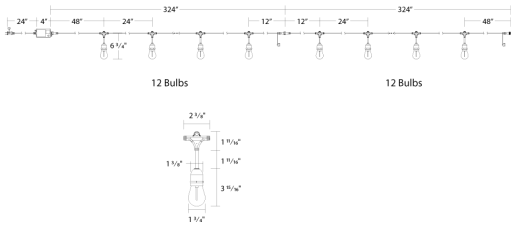

EXTCBL-GLW/LCB

25 ft. Extension cable

Compatible with other Lightcloud Blue Devices for scalable control.

3-Year, No-Compromise Warranty:

RAB warrants that our LED products will be free from defects in materials and workmanship for a period of three (3) years from the date of delivery to the end user, including coverage of light output, color stability, driver performance and fixture finish. RAB's warranty is subject to all terms and conditions found at rablighting.com/warranty.

Dimensions

Features

- 50 ft Decorative string with 24 S14 filament bulbs
- Linkable up to 150 ft maximum run
- Bluetooth mesh control on Lightcloud Blue models
- Simple plug-and-play installation, no wiring required
- Ideal for patios, restaurants, events, and retail spaces