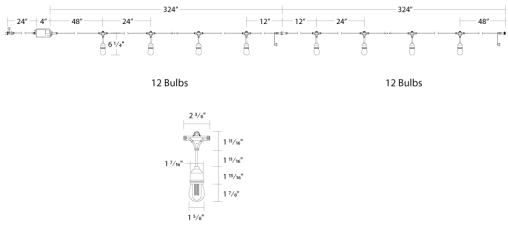

Dimensions

Features

- 50 ft Decorative string with 24 S14 filament bulbs
- Linkable up to 150 ft maximum run
- Dynamic color animations on RGBW versions using Lightcloud Blue
- Simple plug-and-play installation, no wiring required
- Ideal for patios, restaurants, events, and retail spaces