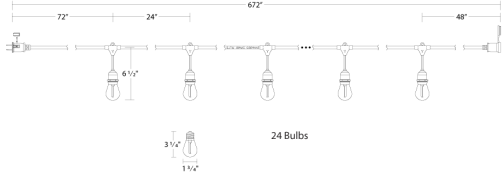

Dimensions

Features

- 50 ft Decorative string with 24 S14 filament bulbs
- Linkable up to 150 ft maximum run
- Simple plug-and-play installation, no wiring required
- Wet rated for indoor and outdoor use
- Ideal for patios, restaurants, events, and retail spaces