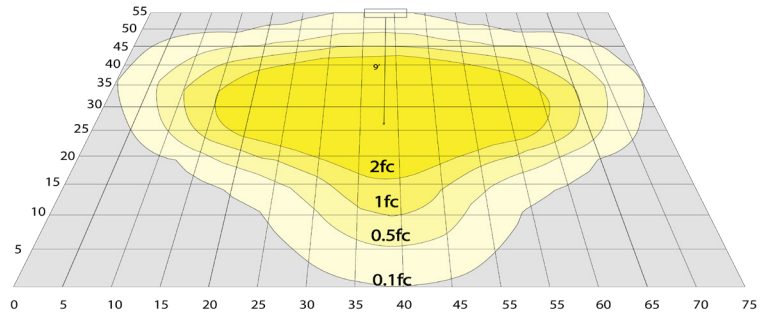

Lighting:

- Multi CCT and Power: Selectable Switch Inside Of The Fixture
- Dimmable: 0~10V Dimming
- LED: SMD 3030
- Total Lumens: 13000LM Max.
- Color Temperature: 3000K/4000K/5000K
- Color Rendering index: >70
- Beam Angle: Type V (150° X 150°)
- Lifespan: 70000 Hrs.

Photometrics: GPE-60-100W-MCTP

BUD Rating: B1-U1-G0

20W 5000K, Area 55'x 75' Mounting Height: 9'

Other Views:

Twin Arm Mount

Top View

Fold For Shipment

Performance Table: GPE-60-100W-MCTP