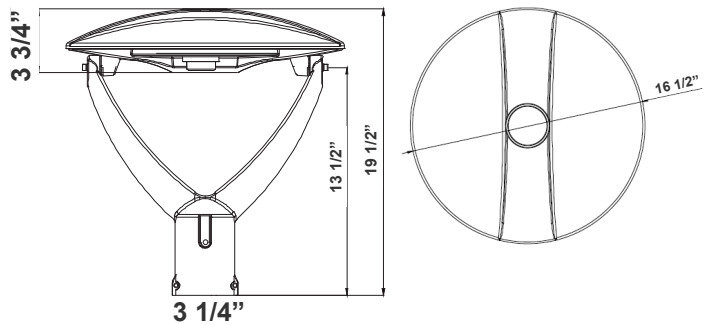

GPE SERIES Outdoor Lighting

GPE-60-100W-MCTP

POWER & CCT- ADJUSTABLE GARDEN POST-TOP LIGHTS

MCTP Multi Color Temperature & Multi Power/Wattage (Selectable)

WESTGATE
THE FUTURE IS HERE...AND IT'S QUITE BRIGHT!

Customer Name: _____

Project Name: _____

Note: _____

Type: _____

19 1/2" (H) x 16 1/2" (D)

Ideal for airports, auto dealerships, corporate offices, education, government, healthcare, industrial warehouses, municipal parking, gas stations, convenient stores, recreation and public venues, restaurants, hospitality, retail and grocery stores.

Features

- Aluminum Housing ,Outdoor Powder Coated
- Fits On 3" OD Pipes/Pole
- 7-Year Warranty
- Multi CCT and Power: Selectable Switch Inside Of The Fixture

Technical Specifications

Electrical:

- Voltage: 100-277V AC 50/60Hz
- Wattage: 60W/80W/100W
- Power Factor: 0.95
- Efficacy: 130LM/W

Mechanical:

- Aluminum Housing , Outdoor Powder Coated
- The EPA (Effective Projected Area) rating is 1.8 ft².
- Reducer from 3" Inner Diameter to 2.5" Available
- Twin (Double) Arm
- For 3" OD Pole/Pipe
- Programmable Bi-Level Motion Sensor & Emergency Backup Options
- Operating Temperature: -40°F to 104°F
- IP Rating: IP66, Suitable for Wet Locations
- 7-Year Warranty

Lighting:

- Multi CCT and Power: Selectable Switch Inside Of The Fixture
- Dimmable: 0~10V Dimming
- LED: SMD 3030
- Total Lumens: 13000LM Max.
- Color Temperature: 3000K/4000K/5000K
- Color Rendering index: >70
- Beam Angle: Type V (150° X 150°)
- Lifespan: 70000 Hrs.

Applications:

- Ideal For Garden, Amusement Park, Residential Quater , Industrial Park And Pedestrian street.

Other Model:

- 130W | 7800LM | GPE-30-60W-MCTP

Phone: (877) 805-2252 | Fax: (877) 805-2252
www.westgatemfg.com