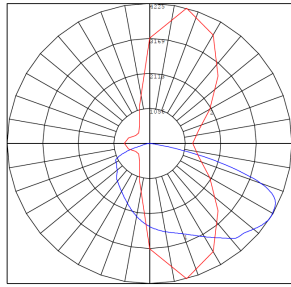

Photometrics: GPE-60-100W-MCTP

BUD Rating: B1-U1-G0

20W 5000K, Area 55'x 75' Mounting Height: 9'

Other Views:

Twin Arm Mount

Top View

Fold For Shipment

Performance Table: GPE-60-100W-MCTP