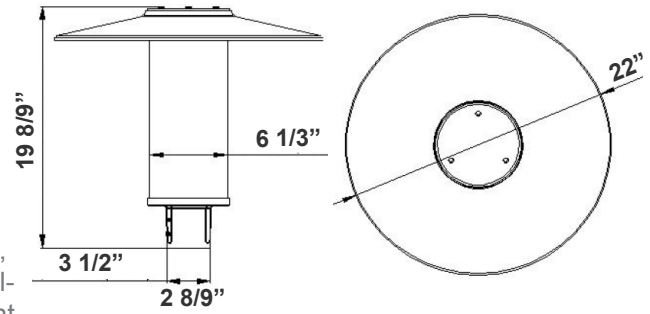

19 8/9" (H) x 22" (D)

GPH is a classic led post-top light for illuminating yards, parks, parking areas, and other public outdoor spaces. It is well-shielded and delivers clear white light, creating a pleasant ambiance while enabling good energy savings. Symmetrical light distribution is designed for area lighting. It is made of high-quality, durable materials and can be directly mounted on a Ø 60 mm & Ø 76 mm post. A glare shield is an accessory that makes light-dark sky friendly, no upward light.

Area 65'x 65' Mounting Height: 9'

Other Views:

Side View

Top View

Bottom View

Performance Table: GPH-12-40W-MCTP-BR

MODEL NO.	Wattage	Voltage	Lumens	Color Temp.	BUG Rating	LPW
GPH-12-40W-MCTP-BR	12W 20W 30W 40W	120-277V	1200LM 2000LM 3000LM 4000LM	3000K 4000K 5000K	B1-U3-G1	100