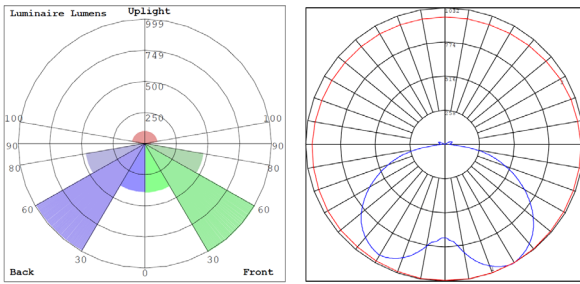

Lighting:

- Dimming: 0-10V Dimming
- Multi-CCT & Power: Switch Is Inside Fixture
- LED: LED 3030
- Total Lumens: 4000LM Max.
- Color Temperatures: 3000K/4000K/5000K
- Color Rendering Index: CRI ≥ 80
- Beam Angle: 85°
- Rated Life: 70,000 Hrs

Applications:

- Courtyard
- Private and public garden
- Community
- Causeway

Other Models:

- 40W | 4000LM | GPH-12-40W-MCTP-BR
- 40W | 4000LM | GPH-12-40W-MCTP-BK

Photometrics: GPH-12-40W-MCTP-GY

BUG Rating: B1-U3-G1

Area 65'x 65' Mounting Height: 9'

Other Views:

Side View

Top View

Bottom View

Performance Table: GPH-12-40W-MCTP-GY

MODEL NO.	Wattage	Voltage	Lumens	Color Temp.	BUG Rating	LPW
GPH-12-40W-MCTP-GY	12W 20W 30W 40W	120-277V	1200LM 2000LM 3000LM 4000LM	3000K 4000K 5000K	B1-U3-G1	100