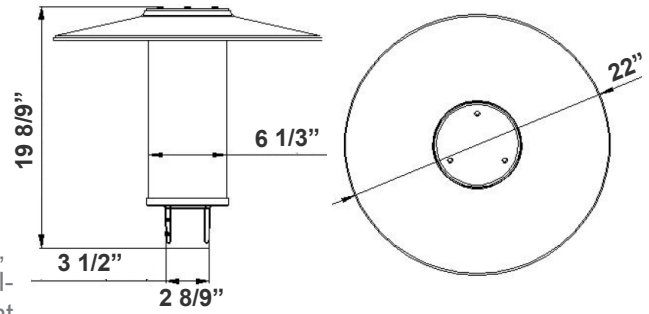

19 8/9" (H) x 22" (D)

GPH is a classic led post-top light for illuminating yards, parks, parking areas, and other public outdoor spaces. It is well-shielded and delivers clear white light, creating a pleasant ambiance while enabling good energy savings. Symmetrical light distribution is designed for area lighting. It is made of high-quality, durable materials and can be directly mounted on a Ø 60 mm & Ø 76 mm post. A glare shield is an accessory that makes light-dark sky friendly, no upward light.

Area 65'x 65' Mounting Height: 9'

Other Views:

Side View

Top View

Bottom View

Performance Table: GPH-12-40W-MCTP-GY

MODEL NO.	Wattage	Voltage	Lumens	Color Temp.	BUG Rating	LPW
GPH-12-40W-MCTP-GY	12W 20W 30W 40W	120-277V	1200LM 2000LM 3000LM 4000LM	3000K 4000K 5000K	B1-U3-G1	100