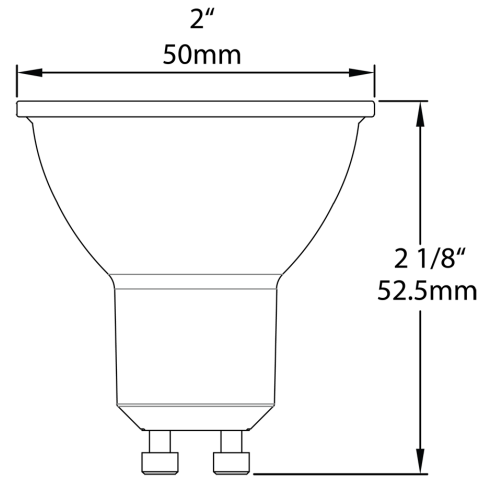

<b>Project:</b>	<b>Type:</b>	<b>Prepared By:</b>	<b>Date:</b>
-----------------	--------------	---------------------	--------------

**Features and Benefits**

- Produces rich and vibrant colors >90CRI
- Energy efficient replacement for incandescent and halogen Small diameter reflectors
- Constructed from durable materials which lowers risk of breakage
- Rated for use in enclosed and open fixtures in dry or damp locations
- Single optic and full face lens for precise beam angle control
- Longer lifespan compared to legacy equivalents minimizes replacement and maintenance costs
- Title 20 Compliant, ENERGY STAR Compliant, UL Listed
- Compatible with low voltage transformers (check compatibility list)

Case and Pallet Dimensions

	QTY	LENGTH (in)	WIDTH (in)	HEIGHT (in)
CASE	12	8.74	6.61	2
PALLET	5400	44.49	40.47	45.47

Dimension

Light Distribution