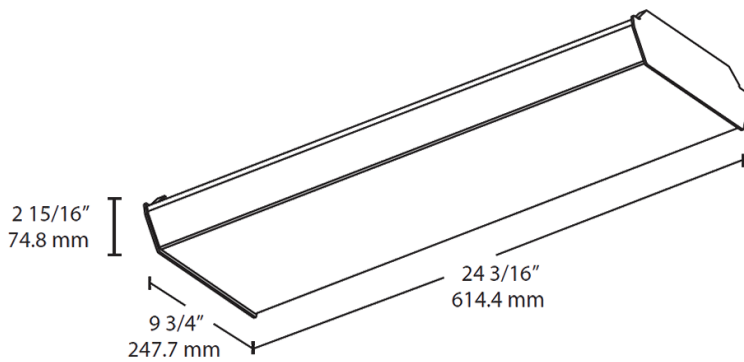

Dimensions

Features

- Energy-efficient, maintenance-free LED wrap fixture
- Multiple mounting options: surface, pendant or chain
- High-reflectance white finish for optimal output
- Diffusion wrap-around lens for smooth light distribution
- 0-10V dimming, standard
- 100,000-Hour LED lifespan