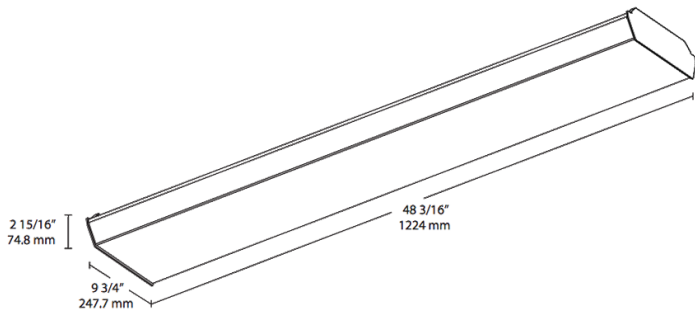

Dimensions

Features

- Energy-efficient, maintenance-free LED wrap fixture
- Multiple mounting options: surface, pendant or chain
- High-reflectance white finish for optimal output
- Diffusion wrap-around lens for smooth light distribution
- 0-10V dimming, standard
- 100,000-Hour LED lifespan

Ordering Matrix

Family	Size	Wattage	Color Temp	Finish	Driver	Options
GUS	4	36	N	W	/D10	/E2
	2 = 2 ft 4 = 4 ft	18 = 18W (2 ft) 25 = 25W (2 ft) 36 = 36W (4 ft) 50 = 50W (4 ft)	Y = 3000K Warm YN = 3500K Warm Neutral N = 4000K Neutral Blank = 5000K Cool	W = White	/D10 = 120-277V, 0-10V Dimming	Blank = No Option /E2 = Battery Backup /LC = Lightcloud /LC/E2 = Lightcloud w/Battery Backup /LCB = Lightcloud Blue /LCB/E2 = Lightcloud Blue w/Battery Backup