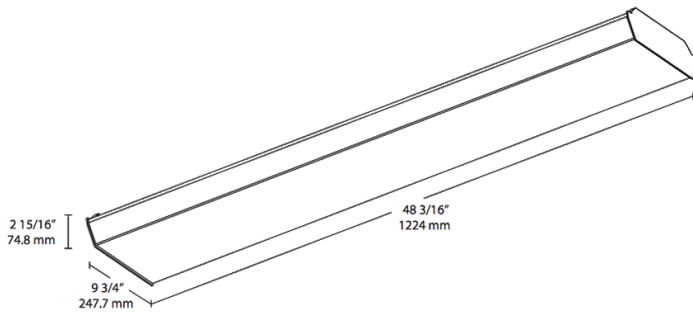

Dimensions

Features

- Energy-efficient, maintenance-free LED wrap fixture
- Multiple mounting options: surface, pendant or chain
- High-reflectance white finish for optimal output
- Diffusion wrap-around lens for smooth light distribution
- 0-10V dimming, standard
- 100,000-Hour LED lifespan

Ordering Matrix

Family	Size	Wattage	Color Temp	Finish	Driver	Options
GUS	4	36	N	W	/D10	
	2 = 2 ft 4 = 4 ft	18 = 18W (2 ft) 25 = 25W (2 ft) 36 = 36W (4 ft) 50 = 50W (4 ft)	Y = 3000K Warm YN = 3500K Warm Neutral N = 4000K Neutral Blank = 5000K Cool	W = White	/D10 = 120-277V, 0-10V Dimming	Blank = No Option /E2 = Battery Backup /LC = Lightcloud /LC/E2 = Lightcloud w/Battery Backup /LCB = Lightcloud Blue /LCB/E2 = Lightcloud Blue w/Battery Backup