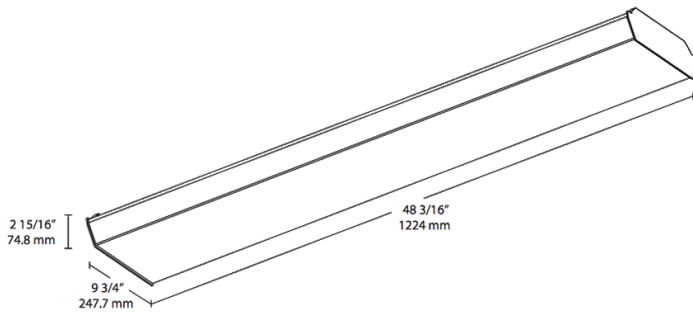

Dimensions

Features

- Energy-efficient, maintenance-free LED wrap fixture
- Multiple mounting options: surface, pendant or chain
- High-reflectance white finish for optimal output
- Diffusion wrap-around lens for smooth light distribution
- 0-10V dimming, standard
- 100,000-Hour LED lifespan

Ordering Matrix

Family	Size	Wattage	Color Temp	Finish	Driver	Options
GUS	4	36		W	/D10	/E2
	2 = 2 ft 4 = 4 ft	18 = 18W (2 ft) 25 = 25W (2 ft) 36 = 36W (4 ft) 50 = 50W (4 ft)	Y = 3000K Warm YN = 3500K Warm Neutral N = 4000K Neutral Blank = 5000K Cool	W = White	/D10 = 120-277V, 0-10V Dimming	Blank = No Option /E2 = Battery Backup /LC = Lightcloud /LC/E2 = Lightcloud w/Battery Backup /LCB = Lightcloud Blue /LCB/E2 = Lightcloud Blue w/Battery Backup