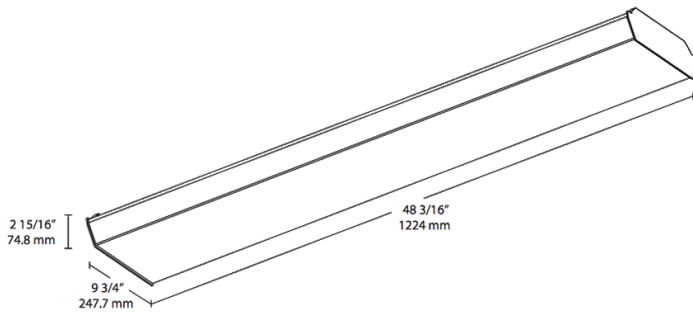

Dimensions

Features

- Energy-efficient, maintenance-free LED wrap fixture
- Multiple mounting options: surface, pendant or chain
- High-reflectance white finish for optimal output
- Diffusion wrap-around lens for smooth light distribution
- 0-10V dimming, standard
- 100,000-Hour LED lifespan

Ordering Matrix

Family	Size	Wattage	Color Temp	Finish	Driver	Options
GUS	4	36		W	/D10	
	2 = 2 ft 4 = 4 ft	18 = 18W (2 ft) 25 = 25W (2 ft) 36 = 36W (4 ft) 50 = 50W (4 ft)	Y = 3000K Warm YN = 3500K Warm Neutral N = 4000K Neutral Blank = 5000K Cool	W = White	/D10 = 120-277V, 0-10V Dimming	Blank = No Option /E2 = Battery Backup /LC = Lightcloud /LC/E2 = Lightcloud w/Battery Backup /LCB = Lightcloud Blue /LCB/E2 = Lightcloud Blue w/Battery Backup