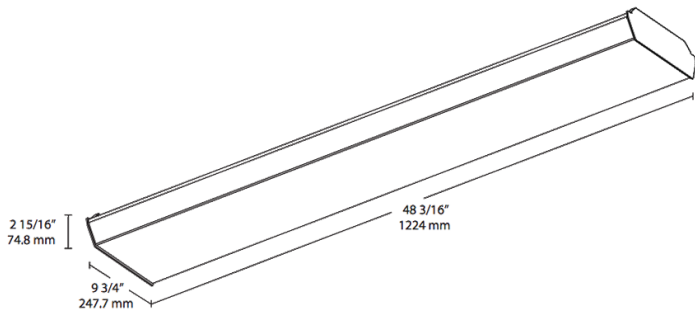

Dimensions

Features

- Energy-efficient, maintenance-free LED wrap fixture
- Multiple mounting options: surface, pendant or chain
- High-reflectance white finish for optimal output
- Diffusion wrap-around lens for smooth light distribution
- 0-10V dimming, standard
- 100,000-Hour LED lifespan

Ordering Matrix

Family	Size	Wattage	Color Temp	Finish	Driver	Options
GUS	4	36	YN	W	/D10	/E2
	2 = 2 ft 4 = 4 ft	18 = 18W (2 ft) 25 = 25W (2 ft) 36 = 36W (4 ft) 50 = 50W (4 ft)	Y = 3000K Warm YN = 3500K Warm Neutral N = 4000K Neutral Blank = 5000K Cool	W = White	/D10 = 120-277V, 0-10V Dimming	Blank = No Option /E2 = Battery Backup /LC = Lightcloud /LC/E2 = Lightcloud w/Battery Backup /LCB = Lightcloud Blue /LCB/E2 = Lightcloud Blue w/Battery Backup