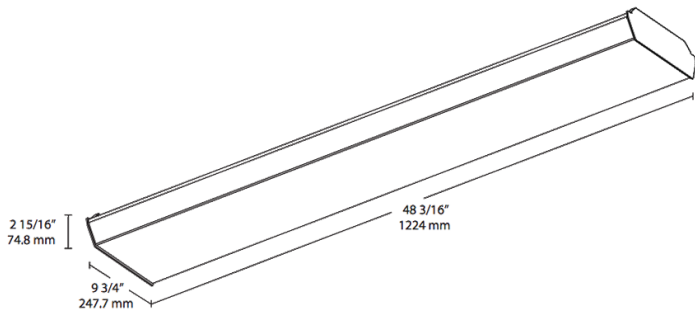

Dimensions

Features

- Energy-efficient, maintenance-free LED wrap fixture
- Multiple mounting options: surface, pendant or chain
- High-reflectance white finish for optimal output
- Diffusion wrap-around lens for smooth light distribution
- 0-10V dimming, standard
- 100,000-Hour LED lifespan

Ordering Matrix

Family	Size	Wattage	Color Temp	Finish	Driver	Options
GUS	4	36	Y	W	/D10	/E2
	2 = 2 ft 4 = 4 ft	18 = 18W (2 ft) 25 = 25W (2 ft) 36 = 36W (4 ft) 50 = 50W (4 ft)	Y = 3000K Warm YN = 3500K Warm Neutral N = 4000K Neutral Blank = 5000K Cool	W = White	/D10 = 120-277V, 0-10V Dimming	Blank = No Option /E2 = Battery Backup /LC = Lightcloud /LC/E2 = Lightcloud w/Battery Backup /LCB = Lightcloud Blue /LCB/E2 = Lightcloud Blue w/Battery Backup