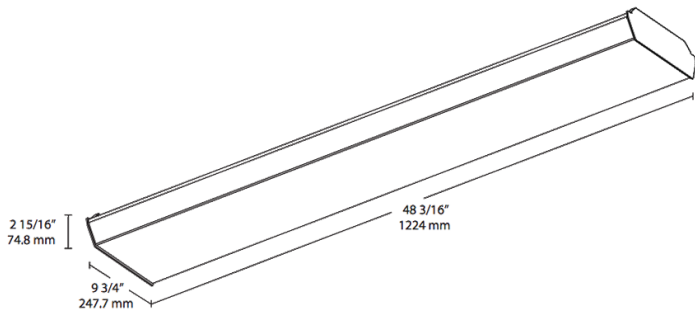

**Dimensions**

**Features**

- Energy-efficient, maintenance-free LED wrap fixture
- Multiple mounting options: surface, pendant or chain
- High-reflectance white finish for optimal output
- Diffusion wrap-around lens for smooth light distribution
- 0-10V dimming, standard
- 100,000-Hour LED lifespan

**Ordering Matrix**

Family	Size	Wattage	Color Temp	Finish	Driver	Options
GUS	4	36	Y	W	/D10	
	2 = 2 ft 4 = 4 ft	18 = 18W (2 ft) 25 = 25W (2 ft) 36 = 36W (4 ft) 50 = 50W (4 ft)	Y = 3000K Warm YN = 3500K Warm Neutral N = 4000K Neutral Blank = 5000K Cool	W = White	/D10 = 120-277V, 0-10V Dimming	Blank = No Option /E2 = Battery Backup /LC = Lightcloud /LC/E2 = Lightcloud w/Battery Backup /LCB = Lightcloud Blue /LCB/E2 = Lightcloud Blue w/Battery Backup