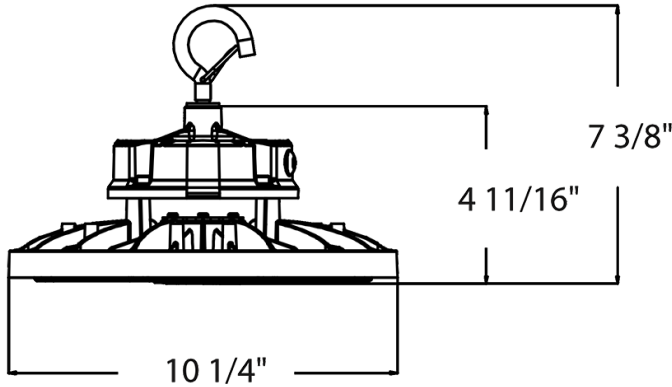

Technical Specifications (continued)

5 Yr Limited Warranty:

The RAB 5-year, limited warranty covers light output, driver performance and paint finish. RAB's warranty is subject to all terms and conditions found at rablighting.com/warranty.

Dimensions

Features

- DLC Premium listed
- 100,000-hour LED Life
- 0-10V dimming standard
- 5-Year, limited warranty

Ordering Matrix

Family	Wattage	Mounting	Color Temp	Finish	Driver	Options
H17			N	B	/480	
	Blank = 150W XL = 240W	Blank = Hook	Blank = 5000K N = 4000K	Blank = White B = Black	/480 = 480V, 0-10V Dimming	Blank = No Option /LCBS = Lightcloud Blue w/PIR Sensor