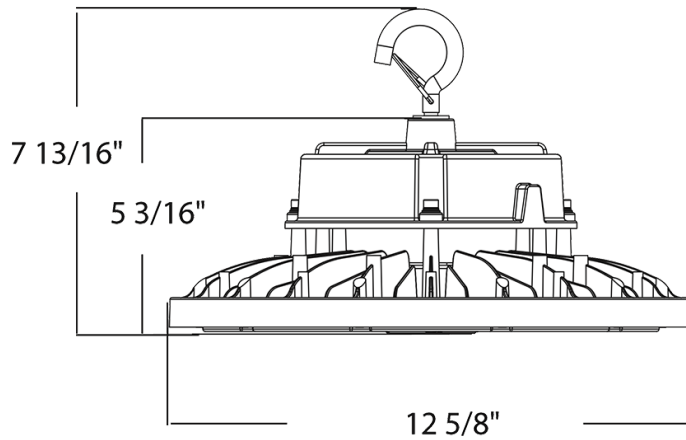

Technical Specifications (continued)

5 Yr Limited Warranty:

The RAB 5-year, limited warranty covers light output, driver performance and paint finish. RAB's warranty is subject to all terms and conditions found at rablighting.com/warranty.

Dimensions

Features

- DLC Premium listed
- 100,000-hour LED Life
- 0-10V dimming standard
- 5-Year, limited warranty