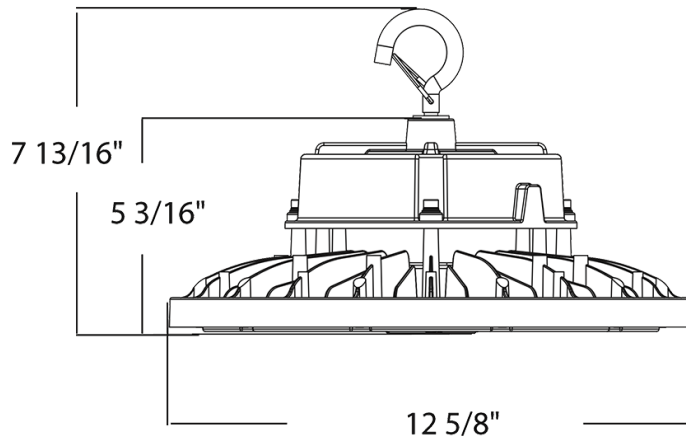

Dimensions

Features

- DLC Premium listed
- 100,000-hour LED Life
- 0-10V dimming standard
- 5-Year, limited warranty