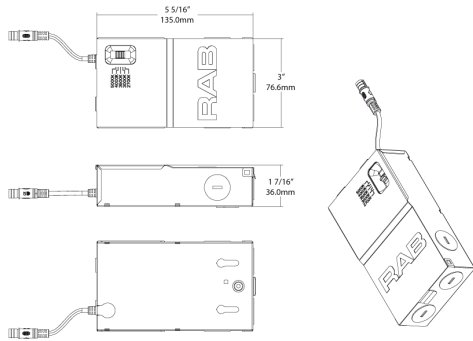

Dimensions

Features

45-degree optical lens provides uniform light distribution

Dimmable, see Dimmer Compatibility List

IC and airtight rated

Separate snap-in color trims available in round, square, smooth and baffle for in-field installation