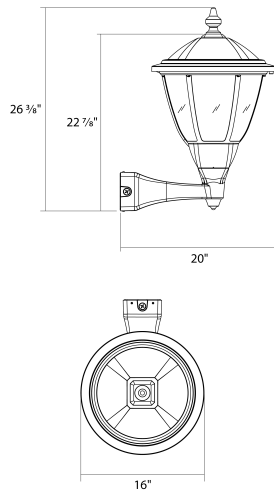

Gaskets:

High-temperature silicone

Installation

Mounting:

Universal pole adapter

Other

5-Year Limited Warranty:

The RAB 5-year, limited warranty covers light output, driver performance and paint finish. RAB's warranty is subject to all terms and conditions found at rablighting.com/warranty.

Dimensions

Features

- 100,000-hour LED Life
- 0-10V dimming standard
- 5-Year, limited warranty

Ordering Matrix

Family	Shape	Mounting	Finish
HTGL	R	WM	B

R = Round
S = Square
Blank = Pole Mount
P = Pendant Mount
WM = Wall Mount
Blank = Bronze
B = Black