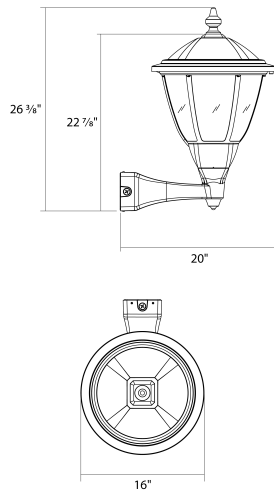

Gaskets:

High-temperature silicone

Installation

Mounting:

Universal pole adapter

Other

5-Year Limited Warranty:

The RAB 5-year, limited warranty covers light output, driver performance and paint finish. RAB's warranty is subject to all terms and conditions found at rablighting.com/warranty.

Dimensions

Features

- 100,000-hour LED Life
- 0-10V dimming standard
- 5-Year, limited warranty

Ordering Matrix

Family	Shape	Mounting	Finish
HTGL	R	WM	

R = Round
S = Square
Blank = Pole Mount
P = Pendant Mount
WM = Wall Mount
Blank = Bronze
B = Black