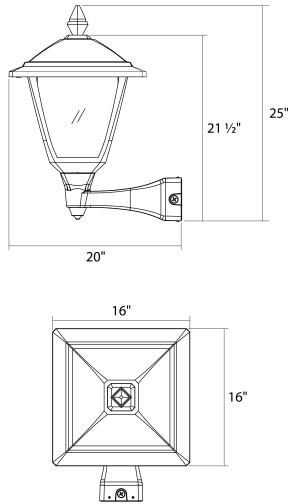

Dimensions

Features

- 100,000-hour LED Life
- 0-10V dimming standard
- 5-Year, limited warranty

Ordering Matrix

Family	Shape	Mounting	Finish
HTGL	S	WM	B

R = Round **Blank** = Pole Mount **Blank** = Bronze
S = Square **P** = Pendant Mount **B** = Black
WM = Wall Mount