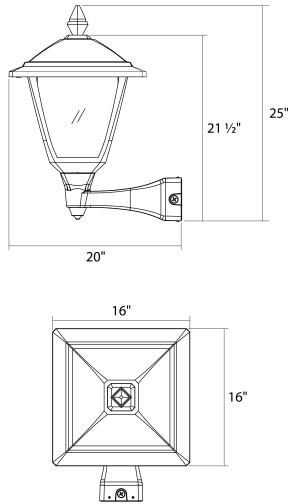

Dimensions

Features

- 100,000-hour LED Life
- 0-10V dimming standard
- 5-Year, limited warranty

Ordering Matrix

Family	Shape	Mounting	Finish
HTGL	S	WM	

R = Round
S = Square
Blank = Pole Mount
P = Pendant Mount
WM = Wall Mount
Blank = Bronze
B = Black