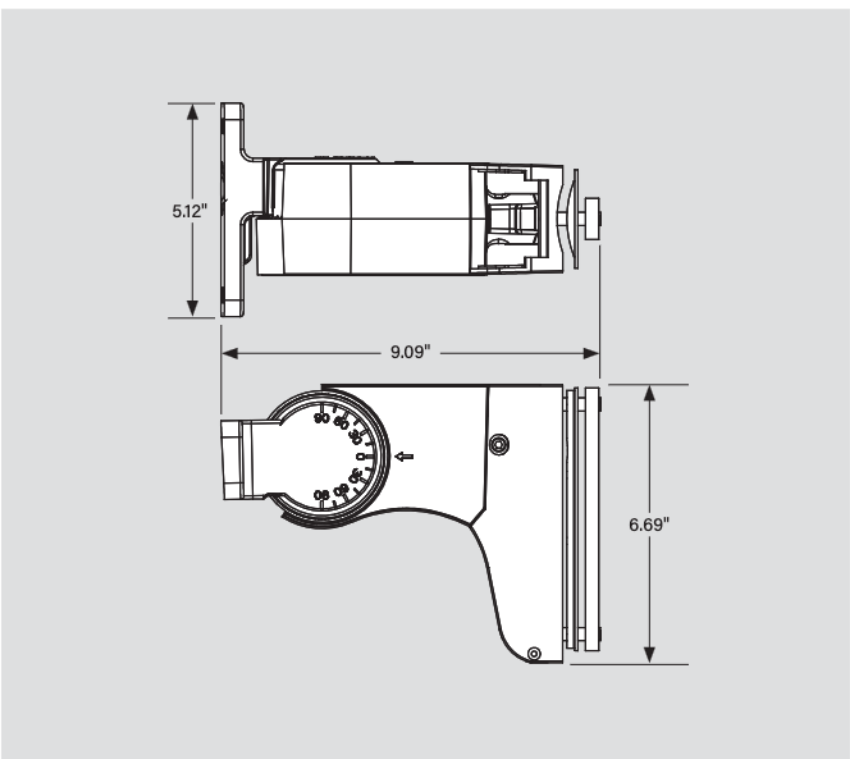

LED AREA LIGHT MOUNTING KITS

DESCRIPTION

LED Area Light Mounting Kits

5 YEAR
WARRANTY

SPECIFICATIONS

ADJUSTABLE POLE MOUNT

Catalog Number	Description
KT-ALED-PMA-1-KIT	Adjustable Pole Mounting Kit; Suitable for Round or Square Pole, Bronze
KT-ALED-PMA-1-KIT-W	Adjustable Pole Mounting Kit; Suitable for Round or Square Pole, White
KT-ALED-PMA-1-KIT-B	Adjustable Pole Mounting Kit; Suitable for Round or Square Pole, Black
KT-ALED-PMA-1-KIT-S	Adjustable Pole Mounting Kit; Suitable for Round or Square Pole, Silver

FIXED POLE MOUNT

Catalog Number	Description
KT-ALED-PM-1-KIT	Fixed Pole Mounting Kit; Suitable for Round or Square Pole, Bronze
KT-ALED-PM-1-KIT-W	Fixed Pole Mounting Kit; Suitable for Round or Square Pole, White

LED AREA LIGHT MOUNTING KITS

SPECIFICATIONS (continued)

SLIPFITTER MOUNT

Catalog Number	Description
KT-ALED-SF-1-KIT	Slip-Fitter Mounting Kit; Fits 2 3/8" Tenon, Bronze
KT-ALED-SF-1-KIT-B	Slip-Fitter Mounting Kit; Fits 2 3/8" Tenon, Black
KT-ALED-SF-1-KIT-S	Slip-Fitter Mounting Kit; Fits 2 3/8" Tenon, Silver