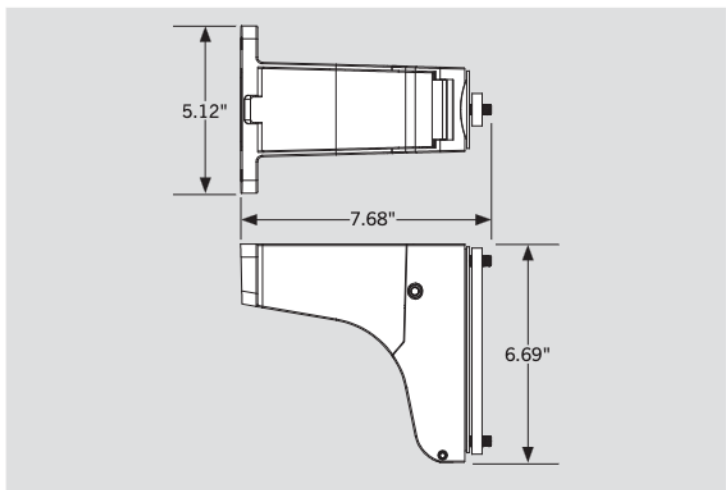

LED AREA LIGHT MOUNTING KITS

DESCRIPTION

LED Area Light Mounting Kits

5 YEAR
WARRANTY

SPECIFICATIONS

ADJUSTABLE POLE MOUNT

Catalog Number	Description
KT-ALED-PMA-1-KIT	Adjustable Pole Mounting Kit; Suitable for Round or Square Pole, Bronze
KT-ALED-PMA-1-KIT-W	Adjustable Pole Mounting Kit; Suitable for Round or Square Pole, White
KT-ALED-PMA-1-KIT-B	Adjustable Pole Mounting Kit; Suitable for Round or Square Pole, Black
KT-ALED-PMA-1-KIT-S	Adjustable Pole Mounting Kit; Suitable for Round or Square Pole, Silver

FIXED POLE MOUNT

Catalog Number	Description
KT-ALED-PM-1-KIT	Fixed Pole Mounting Kit; Suitable for Round or Square Pole, Bronze
KT-ALED-PM-1-KIT-W	Fixed Pole Mounting Kit; Suitable for Round or Square Pole, White