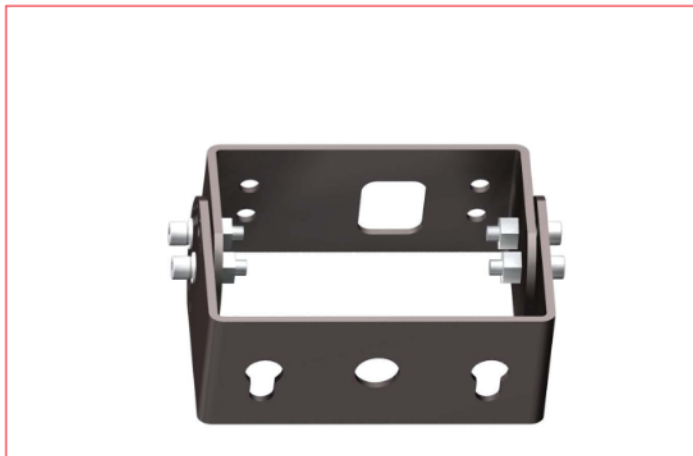

TRUNNION MOUNT

Catalog Number	Description
KT-ALED-TM-1-KIT	Trunnion Mounting Kit, Bronze