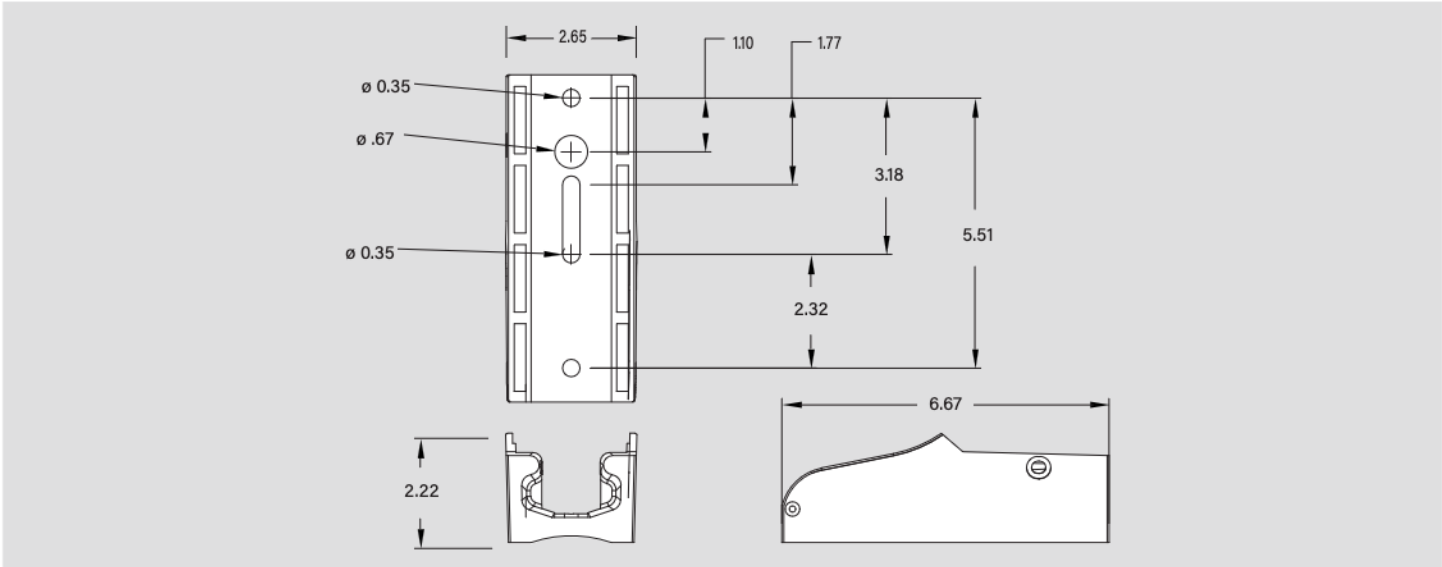

LED AREA LIGHT MOUNTING KITS

MOUNTING BOLT PATTERN

ORDERING INFORMATION

ORDER CODE	PACK QTY.	UPC	EASY CODE
KT-ALED-PMA-1-KIT	1	843654131634	DAQ-87
KT-ALED-PMA-1-KIT-W		843654144276	EXQ-84
KT-ALED-PMA-1-KIT-B		843654157672	BIM-83
KT-ALED-PMA-1-KIT-S		843654157689	ZXM-10
KT-ALED-PM-1-KIT		843654131627	QVG-29
KT-ALED-PM-1-KIT-W		843654144276	EXQ-84
KT-ALED-SF-1-KIT		843654131641	JRH-74
KT-ALED-SF-1-KIT-B		843654157696	NDX-25
KT-ALED-SF-1-KIT-S		843654157702	ZLW-27
KT-ALED-TM-1-KIT		843654131658	GTH-37

CATALOG NUMBER BREAKDOWN

KT-ALED-XX-1-KIT-X

1	2	3	4	5	6	7
1 Keystone Technologies	2 Fixture Type		4 Mounting Type	5 Style		7 Housing Color
2 Fixture Type	A Area Light		PMA Adjustable Pole Mount	1 Series 1		Bronze
3 LED Technology			PM Pole Mount			W White
4 Mounting Type			SF Slipfitter Mount			B Black
5 Style			TM Trunnion Mount			S Silver
6 Kit						
7 Housing Color