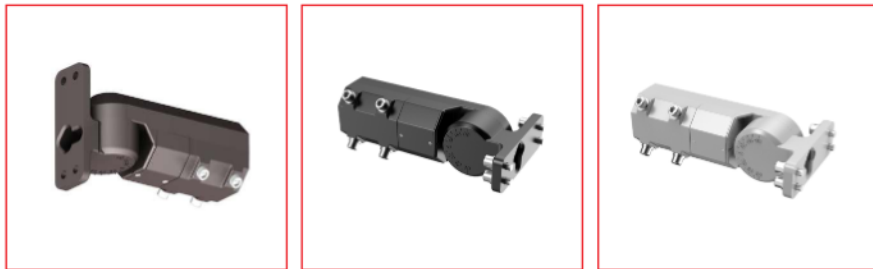

LED AREA LIGHT MOUNTING KITS

DESCRIPTION

LED Area Light Mounting Kits

5 YEAR
WARRANTY

SPECIFICATIONS

ADJUSTABLE POLE MOUNT

Catalog Number	Description
KT-ALED-PMA-1-KIT	Adjustable Pole Mounting Kit; Suitable for Round or Square Pole, Bronze
KT-ALED-PMA-1-KIT-W	Adjustable Pole Mounting Kit; Suitable for Round or Square Pole, White
KT-ALED-PMA-1-KIT-B	Adjustable Pole Mounting Kit; Suitable for Round or Square Pole, Black
KT-ALED-PMA-1-KIT-S	Adjustable Pole Mounting Kit; Suitable for Round or Square Pole, Silver

FIXED POLE MOUNT

Catalog Number	Description
KT-ALED-PM-1-KIT	Fixed Pole Mounting Kit; Suitable for Round or Square Pole, Bronze
KT-ALED-PM-1-KIT-W	Fixed Pole Mounting Kit; Suitable for Round or Square Pole, White

LED AREA LIGHT MOUNTING KITS

SPECIFICATIONS (continued)

SLIPFITTER MOUNT

Catalog Number	Description
KT-ALED-SF-1-KIT	Slip-Fitter Mounting Kit; Fits 2 3/8" Tenon, Bronze
KT-ALED-SF-1-KIT-B	Slip-Fitter Mounting Kit; Fits 2 3/8" Tenon, Black
KT-ALED-SF-1-KIT-S	Slip-Fitter Mounting Kit; Fits 2 3/8" Tenon, Silver