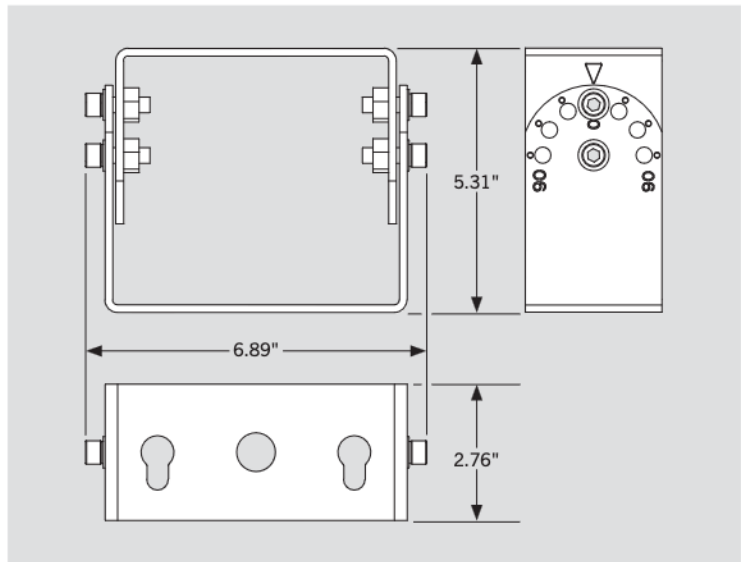

TRUNNION MOUNT

Catalog Number	Description
KT-ALED-TM-1-KIT	Trunnion Mounting Kit, Bronze