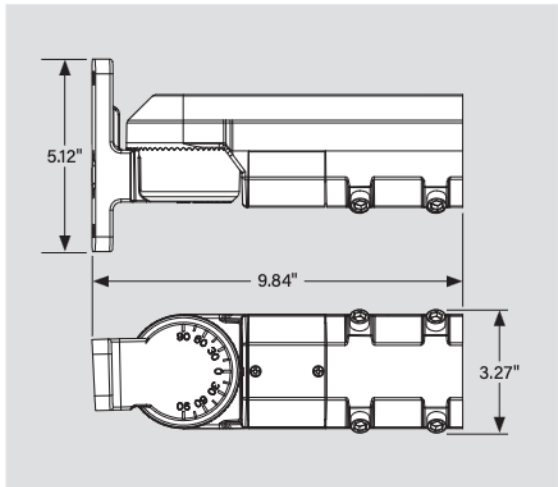

FIXED POLE MOUNT

Catalog Number	Description
KT-ALED-PM-1-KIT	Fixed Pole Mounting Kit; Suitable for Round or Square Pole, Bronze
KT-ALED-PM-1-KIT-W	Fixed Pole Mounting Kit; Suitable for Round or Square Pole, White

LED AREA LIGHT MOUNTING KITS

SPECIFICATIONS (continued)

SLIPFITTER MOUNT

Catalog Number	Description
KT-ALED-SF-1-KIT	Slip-Fitter Mounting Kit; Fits 2 3/8" Tenon, Bronze
KT-ALED-SF-1-KIT-B	Slip-Fitter Mounting Kit; Fits 2 3/8" Tenon, Black
KT-ALED-SF-1-KIT-S	Slip-Fitter Mounting Kit; Fits 2 3/8" Tenon, Silver