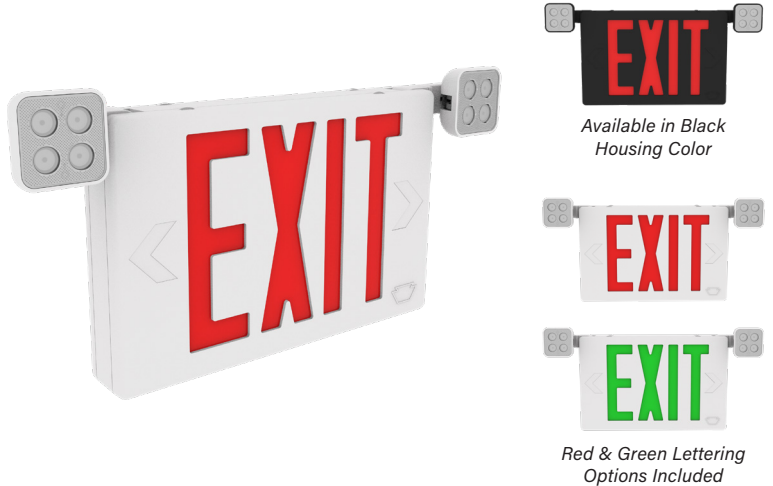

# KT-EC-TP2-XX3RGW-SU-RC

## EXIT COMBO

### DESCRIPTION

LED Exit Combo | Single or Double Facing | Dual Heads |  
 Switchable Red and Green Lettering | Remote Capable |  
 White or Black Finish | 6500K White Light | Surface Mount |  
 Battery Backup | Built-in Test Switch | 120-277V Input

### APPLICATION

UL 924 Compliant Remote Capable Exit Combo with Built-in Red or Green Switchable Lettering. Provides 90+ Minutes of Emergency Power.