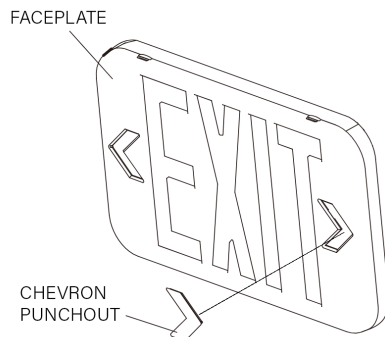

#### Single or Double-Sided Facing

This fixture ships with two "EXIT" sign faceplates and one back/solid faceplate to allow for either single- or double-sided Exit Sign. Single-sided Exit Sign will use one "EXIT" faceplate and the back/solid faceplate, while double-sided Exit Sign will use two "EXIT" faceplates. All three faceplates are included.