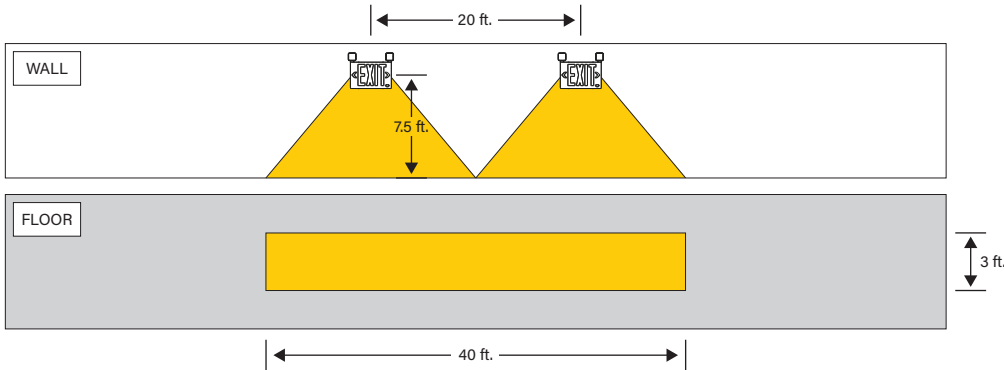

KT-EC-TP2-XX3RGW-SU-RC

EXIT COMBO

SPACING GUIDELINES

Multiple Unit Spacing	
Room Description	8' x 12' Hallway
Head Orientation	30° Rotation, 40° Tilt
Path of Egress	3' Wide
Illumination	1fc average, 0.1fc minimum

*Spacing guidelines provided are for general reference only. Actual performance will vary based on each installation's unique dimensions, wall colors, floor type, and other factors. Please contact lightinglayouts@keystonetech.com for detailed layout assistance needs.

ORDERING INFORMATION

Catalog Number	Finish	UPC	Easy Code
KT-EC-TP2-WH3RGW-SU-RC	White	843654169217	OLJ-04
KT-EC-TP2-BL3RGW-SU-RC	Black	843654169224	WUE-33

CATALOG NUMBER BREAKDOWN

KT-EC-TP2-XX3RGW-SU-RC

1	2	3	4	5	6	7	8	9	10	11
1 Keystone Technologies	2 Exit Combo	3 Thermo Plastic	4 Form Factor 2	5 Housing Color	6 Facings	7 Lettering Color	8 Light Color	9 Mounting	10 Input Voltage	11 Remote Capable
				WH White	3 Single and Double	RG Red and Green Lettering	W White	S Surface Mount	U 120-277V	
				BL Black