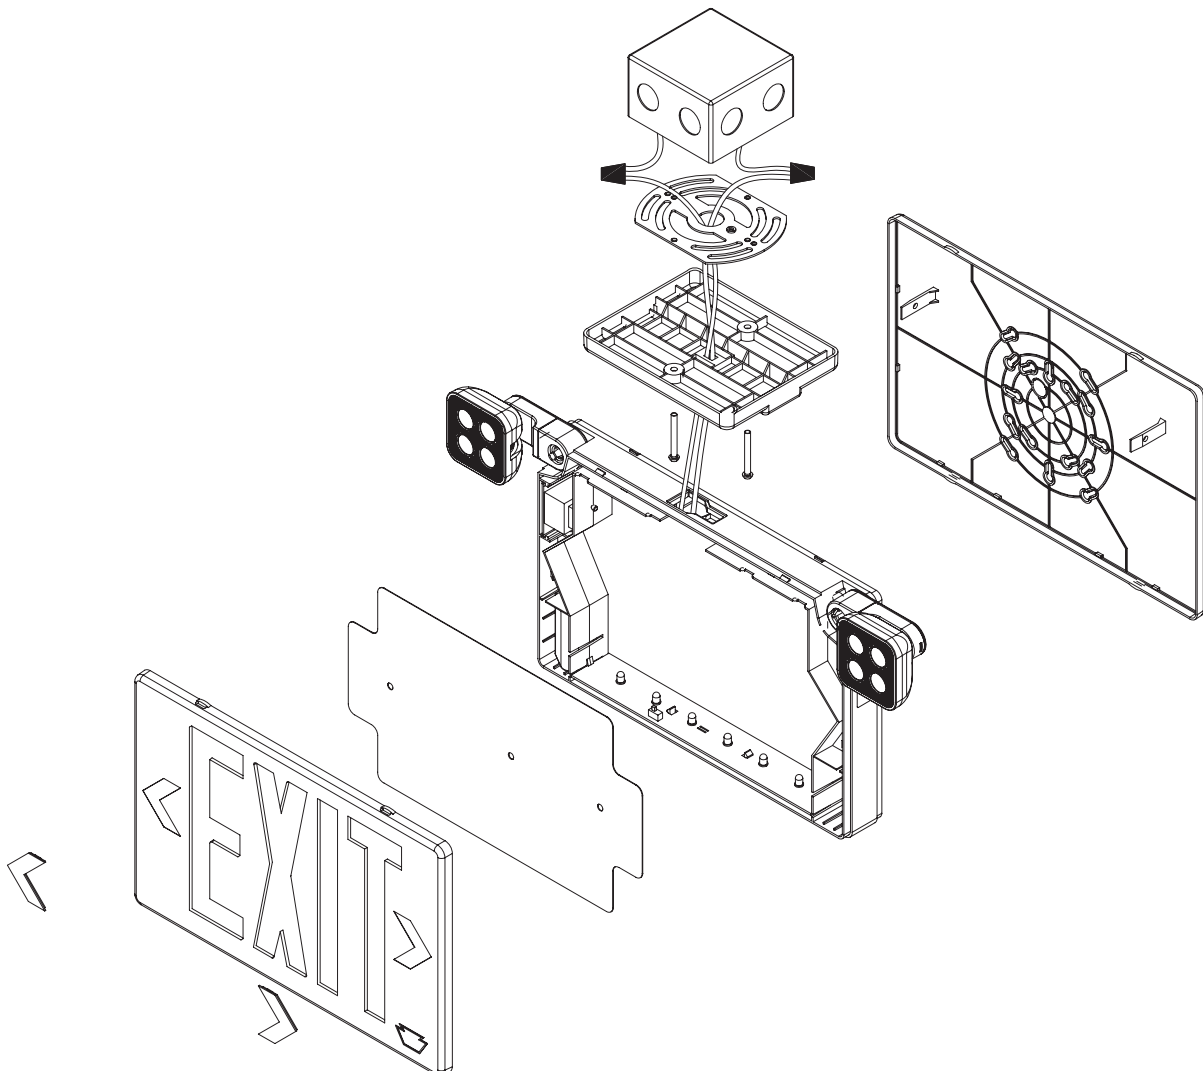

KT-EC-TP2-XX3RGW-SU-RC

EXIT COMBO

MOUNTING OPTIONS

BACK MOUNT

TOP MOUNT

SIDE MOUNT