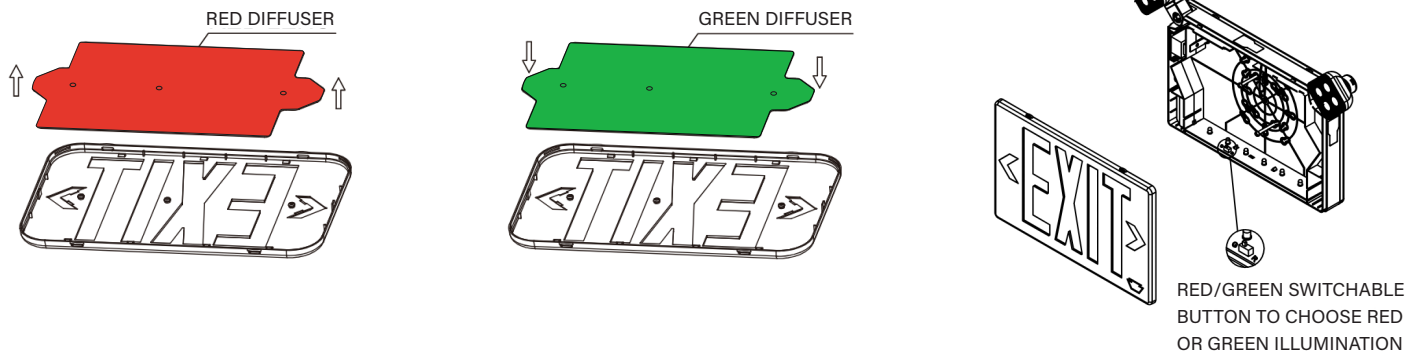

KT-EC-TP2-XX3RGW-SU-RC EXIT COMBO

FIELD-ADJUSTABLE FEATURES: LED COLOR, DIFFUSER COLOR, CHEVRONS, FACINGS & MOUNTING ORIENTATION

This fixture is equipped with field-adjustable red or green LED color and colored diffusers, removable chevrons, single (front only) or double (front and back) facings, and three mounting options (top, side, or back).

Note: Ensure power is off to the fixture and rechargeable battery is disconnected before making any adjustments.

Selectable Color

Select the diffuser color of choice. Face plates ship with Red Diffuser already installed. To use Green Diffuser, remove the Red Diffuser and secure the Green Diffuser to Face Plate(s).

Toggle the switchable button to choose red or green illumination.

Use of Chevrons

Remove punchout chevron(s) on faceplate, as needed. The diffuser would need to be removed to allow chevron removal. Re-secure diffuser after chevron removal.