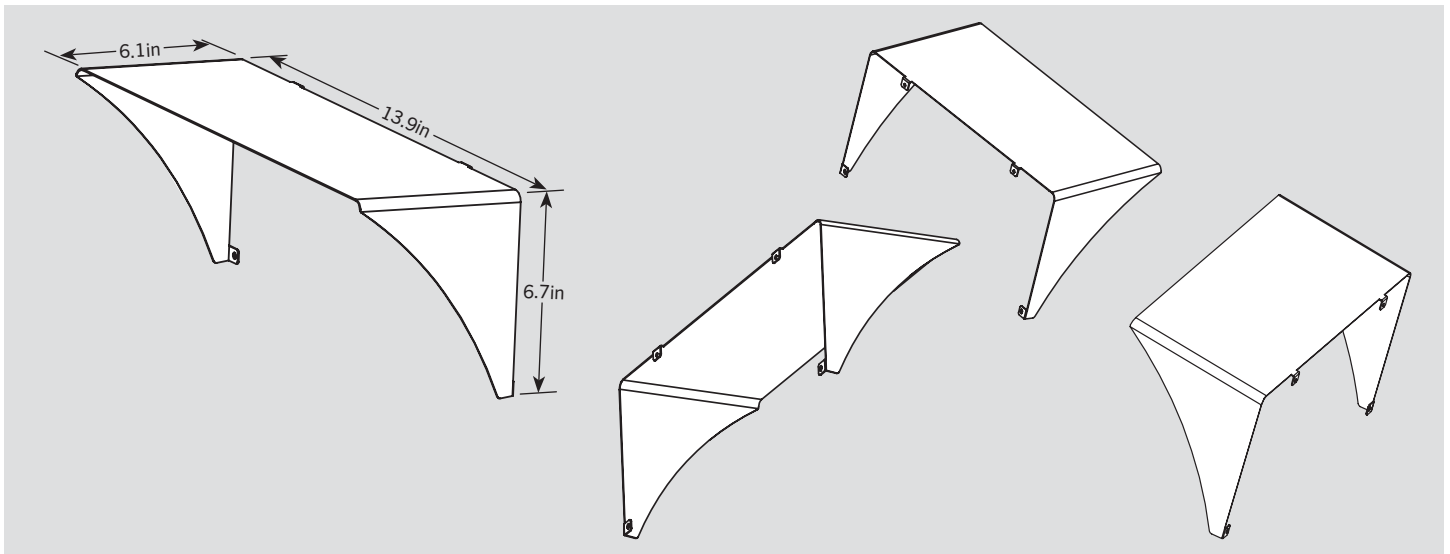

KT-FLED-GS-R2-2-KIT

GLARE SHIELD

DESCRIPTION

Glare Shield Accessory | Bronze

APPLICATION

Glare Shield for 290W Rectangular | Series 2 LED Flood Light

PHYSICAL SPECIFICATIONS

ORDERING INFORMATION

Catalog Number	Easy Code	UPC
KT-FLED-GS-R2-2-KIT	VCZ-14	843654138695

CATALOG NUMBER BREAKDOWN

KT-FLED-GS-R2-2-KIT

1	Keystone Technologies	3	4 Shape
2	Floodlight LED	4	R
3	Glare Shield	5	Rectangular
4	Shape	6	5 Style
5	Style	2	Series 2
6	Size	2	6 Size
7	Kit	2	290W Fixture