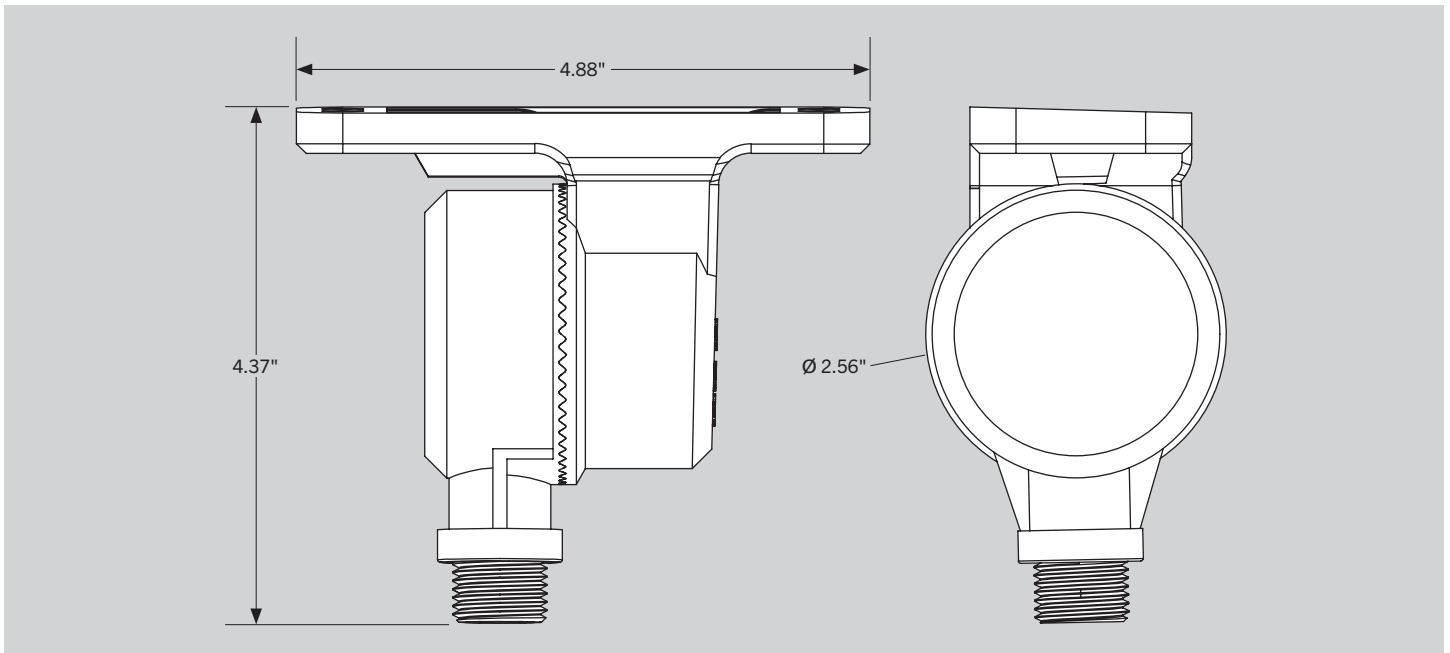

KT-FLED-KM-1-KIT

KNUCKLE MOUNT KIT

DESCRIPTION

Knuckle Mount for 75W and 100W Rectangular Series 1 LED Floodlight.
Includes Mounting Hardware. Standard Bronze Housing.

DIMENSIONS

KT-FLED-KM-1-KIT

KNUCKLE MOUNT KIT

ORDERING INFORMATION

CATALOG NUMBER	UPC	EASY CODE
KT-FLED-KM-1-KIT	843654146836	JAR-10

CATALOG NUMBER BREAKDOWN

KT-FLED-KM-1-KIT

1 2 3 4 5 6

- 1 Keystone Technologies
- 2 Flood
- 3 LED
- 4 Knuckle Mount
- 5 Series 1
- 6 Kit