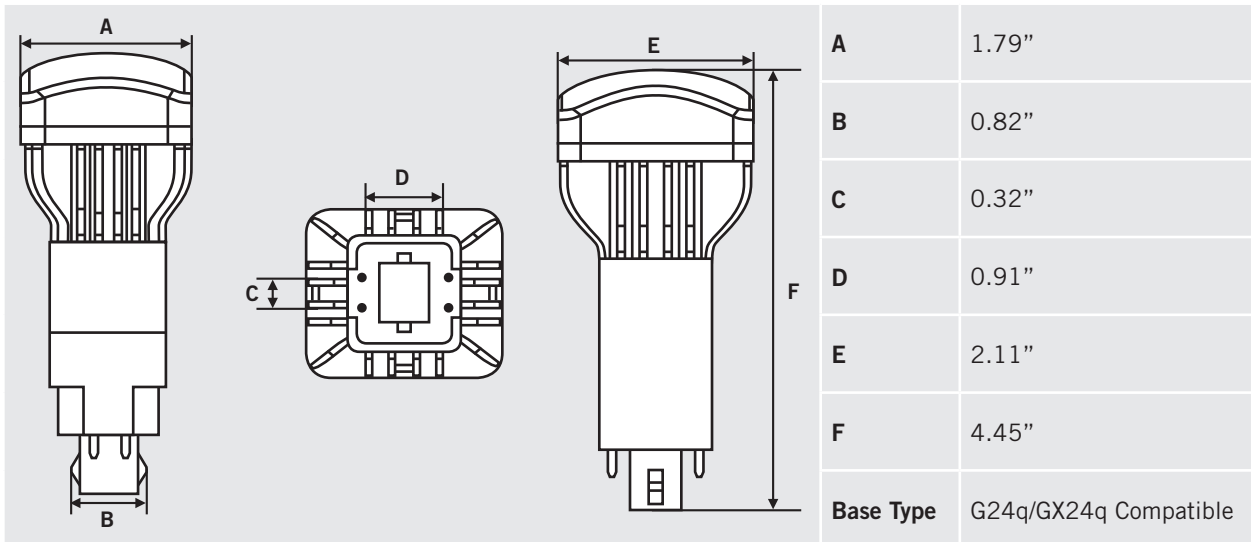

OPERATING SPECIFICATIONS

ELECTRICAL CHARACTERISTICS

Input Voltage	Lamp Wattage	Power Factor	System Wattage
Ballast Dependent	13W	>0.9	14W-15W

PHOTOMETRIC CHARACTERISTICS

Color Temperature (CCT)	2700K	3000K	3500K	4000K	5000K
Luminous Flux	900 lm	900 lm	900 lm	950 lm	950 lm
Color Rendering Index (CRI)	≥ 83	≥ 83	≥ 83	≥ 83	≥ 83
Efficacy	70 lm/W	70 lm/W	70 lm/W	73 lm/W	73 lm/W
Beam Angle	$>120^{\circ}$	$>120^{\circ}$	$>120^{\circ}$	$>120^{\circ}$	$>120^{\circ}$
LED Quantity	28	28	28	28	28

POLAR CANDELA DISTRIBUTION

RATED LIFE

L70 (Hours)	50,000
-------------	--------

KT-LED134P-EV-8xx-S

4-PIN LED LAMP

WIRING

Plug and Play: Simply replace the existing fluorescent lamp with Keystone Smart Drive LED lamp. No changes to the existing fluorescent ballast wiring needed.

PHYSICAL CHARACTERISTICS

LAMP DIMENSIONS

ORDERING INFORMATION

ORDER CODE	PACKAGING STYLE	PACK QTY.	ITEM STATUS
KT-LED134P-EV-8xx-S-DP	Distributor Pack	50	Quick Ship

CATALOG NUMBER BREAKDOWN

KT-LED134P-EV-8XX-S-DP