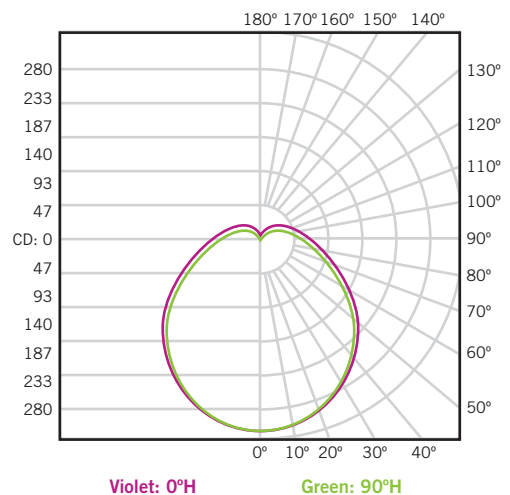

POLAR CANDELA DISTRIBUTION

RATED LIFE

L70 (Hours)	50,000