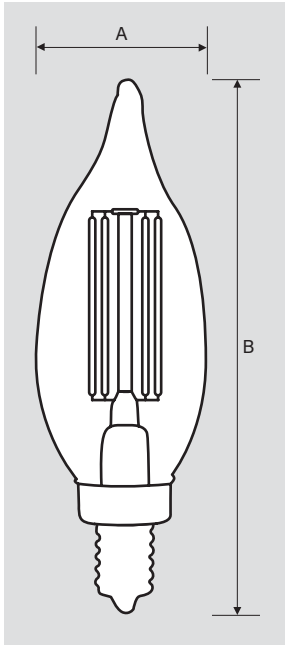

ESSENTIAL SERIES

GENERAL PURPOSE LED BULBS

KT-LED4.5FCA11-E12-822-A

40W REPLACEMENT LAMP

DESCRIPTION

4.5W CA11 Lamp | 2200K | ≥80 CRI | Bent-tip Amber Chandelier

Enclosed
Fixture Rated

RoHS
Compliant

PERFORMANCE SPECIFICATIONS

Keystone Catalog Number	Base Type	Rated Lamp Wattage	Legacy Equivalent Wattage	Color Temp	Lumens	Efficacy	Input Voltage	CRI	Beam Angle	Dimmable
KT-LED4.5FCA11-E12-822-A	E12	4.5W	40W incandescent	2200K	300	67 lm/W	120V	≥80	360°	Yes

* Color Uniformity: CCT (Correlated Color Temperature) range as per guidelines outlined in ANSI C78.377-2017

KT-LED4.5FCA11-E12-822-A
 40W REPLACEMENT LAMP

PHYSICAL SPECIFICATIONS

LAMP DIMENSIONS

A (Diameter)	1.23"
B (Length)	4.11"

BASE TYPE: E12 (Candelabra)

PACKAGING

Carton Quantity	24 pcs
Carton Dimensions	11.42" × 7.68" × 5.51"
Carton Weight	2.65 lbs

ORDERING INFORMATION

ORDER CODE	EASY CODE	UPC
KT-LED4.5FCA11-E12-822-A	RFP-27	843654129808