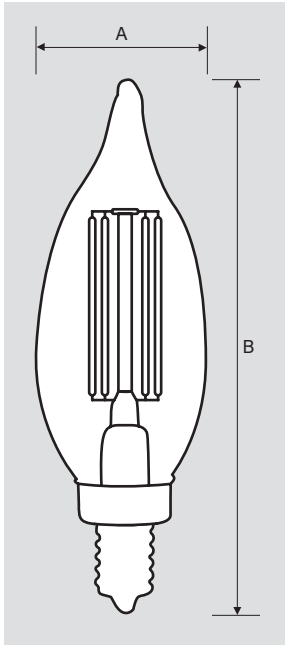

KT-LED4.5FCA11-E12-9XX-C

40W REPLACEMENT LAMP

DESCRIPTION

4.5W CA11 Lamp | 2700–3000K | ≥ 90 CRI | Bent-tip Chandelier

Enclosed
Fixture Rated

RoHS
Compliant

3YEAR
WARRANTY

LAMP TYPE: Filament CA11

PERFORMANCE SPECIFICATIONS

Keystone Catalog Number	Base Type	Rated Lamp Wattage	Legacy Equivalent Wattage	Color Temp	Lumens	Efficacy	Input Voltage	CRI	Beam Angle	Dimmable
KT-LED4.5FCA11-E12-927-C	E12	8W	40W incandescent	2700K	360	80 lm/W	120V	≥ 90	360°	Yes
KT-LED4.5FCA11-E12-930-C	E12	8W	40W incandescent	3000K	360	80 lm/W	120V	≥ 90	360°	Yes

* Color Uniformity: CCT (Correlated Color Temperature) range as per guidelines outlined in ANSI C78.377-2017

KT-LED4.5FCA11-E12-9XX-C

40W REPLACEMENT LAMP

PHYSICAL SPECIFICATIONS

LAMP DIMENSIONS

A (Diameter)	1.26"
B (Length)	3.94"

BASE TYPE: E12 (Candelabra)

PACKAGING

Carton Quantity	24 pcs
Carton Dimensions	11.42" × 7.68" × 5.51"
Carton Weight	2.65 lbs

ORDERING INFORMATION

ORDER CODE	EASY CODE	UPC
KT-LED4.5FCA11-E12-927-C	JJW-65	843654123660
KT-LED4.5FCA11-E12-930-C	IWJ-41	843654129518