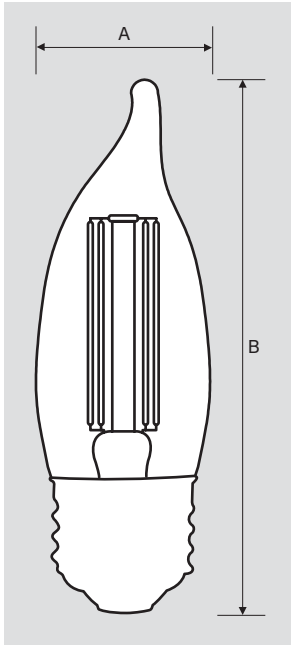

ESSENTIAL SERIES

GENERAL PURPOSE LED BULBS

KT-LED4.5FCA11-E26-822-A

40W REPLACEMENT LAMP

DESCRIPTION

4.5W CA11 Lamp | 2200K | ≥ 80 CRI | Bent-tip Amber Chandelier

Enclosed
Fixture Rated

RoHS
Compliant

PERFORMANCE SPECIFICATIONS

| Keystone Catalog Number | Base Type | Rated Lamp Wattage | Legacy Equivalent Wattage | Color Temp | Lumens | Efficacy | Input Voltage | CRI | Beam Angle | Dimmable |
|--------------------------|-----------|--------------------|---------------------------|------------|--------|----------|---------------|-----------|------------|----------|
| KT-LED4.5FCA11-E26-822-A | E26 | 4.5W | 40W incandescent | 2200K | 300 | 67 lm/W | 120V | ≥ 80 | 360° | Yes |

* Color Uniformity: CCT (Correlated Color Temperature) range as per guidelines outlined in ANSI C78.377-2017

KT-LED4.5FCA11-E26-822-A
 40W REPLACEMENT LAMP

PHYSICAL SPECIFICATIONS

LAMP DIMENSIONS

| | |
|--------------|-------|
| A (Diameter) | 1.25" |
| B (Length) | 3.67" |