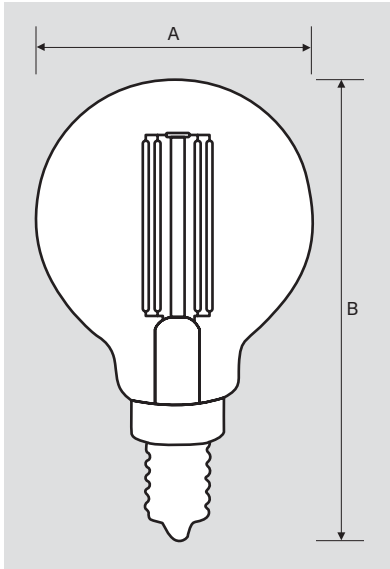

ESSENTIAL SERIES

GENERAL PURPOSE LED BULBS

KT-LED4.5FG16-E12-822-A

REPLACEMENT LAMP

DESCRIPTION

4.5W G16 Lamp | 2200K | ≥ 80 CRI | Small Amber Globe

LAMP TYPE: Filament G16

BASE TYPE: E12 (Candelabra)

ELECTRICAL AND PERFORMANCE SPECIFICATIONS

Keystone Catalog Number	Description	Color Temp*	Input Voltage	Rated Lamp Wattage	Legacy Equivalent Wattage	Lumens	Efficacy	CRI	Base Type	Beam Angle	Dimmable
KT-LED4.5FG16-E12-822-A	G16 small globe filament bulb; Amber; Dimmable	2200K	120V	4.5W	40W incandescent	350 lm	78 lm/W	≥ 80	E12	360°	Yes

* Color Uniformity: CCT (Correlated Color Temperature) range as per guidelines outlined in ANSI C78.377-2017

KT-LED4.5FG16-E12-822-A

REPLACEMENT LAMP

PHYSICAL CHARACTERISTICS

LAMP DIMENSIONS

A (Diameter)	1.97"
B (Length)	3.35"

BASE TYPE: E12 (Candelabra)

RATED LIFE

L70 (Hours)	15,000
-------------	--------

PACKAGING

Carton Quantity	24 pcs
Carton Dimensions	13.38" × 9.06" × 4.53"
Carton Weight	2.9 lbs

ORDERING INFORMATION

ORDER CODE	CARTON QUANTITY	EASY CODE	UPC
KT-LED4.5FG16-E12-822-A	24 pcs	UQU-71	843654129846