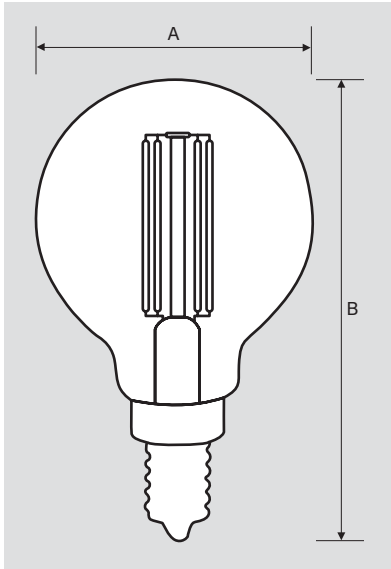

ESSENTIAL SERIES

GENERAL PURPOSE LED BULBS

KT-LED4.5FG16-E12-9XX-C

REPLACEMENT LAMP

DESCRIPTION

4.5W G16 Lamp | 2700–5000K | ≥ 90 CRI | Small Globe

LAMP TYPE: Filament G16

BASE TYPE: E12 (Candelabra)

ELECTRICAL AND PERFORMANCE SPECIFICATIONS

Keystone Catalog Number	Description	Color Temp*	Input Voltage	Rated Lamp Wattage	Legacy Equivalent Wattage	Lumens	Efficacy	CRI	Base Type	Beam Angle	Dimmable
KT-LED4.5FG16-E12-927-C	G16 small globe filament bulb; Clear; Dimmable	2700K	120V	4.5W	40W incandescent	360 lm	80 lm/W	≥ 90	E12	360°	Yes
KT-LED4.5FG16-E12-930-C	G16 small globe filament bulb; Clear; Dimmable	3000K	120V	4.5W	40W incandescent	360 lm	80 lm/W	≥ 90	E12	360°	Yes
KT-LED4.5FG16-E12-950-C	G16 small globe filament bulb; Clear; Dimmable	5000K	120V	4.5W	40W incandescent	360 lm	80 lm/W	≥ 90	E12	360°	Yes

* Color Uniformity: CCT (Correlated Color Temperature) range as per guidelines outlined in ANSI C78.377-2017

KT-LED4.5FG16-E12-9XX-C

REPLACEMENT LAMP

PHYSICAL CHARACTERISTICS

LAMP DIMENSIONS

A (Diameter)	1.97"
B (Length)	3.35"

BASE TYPE: E12 (Candelabra)

RATED LIFE

L70 (Hours)	15,000
-------------	--------

PACKAGING

Carton Quantity	24 pcs
Carton Dimensions	13.38" × 9.06" × 4.53"
Carton Weight	2.9 lbs

ORDERING INFORMATION

ORDER CODE	CARTON QUANTITY	ITEM STATUS	EASY CODE	UPC
KT-LED4.5FG16-E12-927-C	24 pcs	Active	CSD-47	843654123677
KT-LED4.5FG16-E12-930-C	24 pcs	Active	DCR-47	843654123684
KT-LED4.5FG16-E12-950-C	24 pcs	Active	MXL-50	843654129594