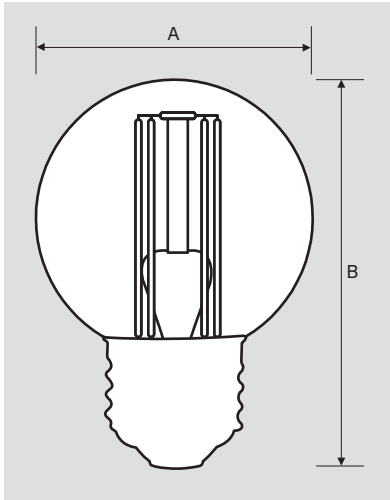

#### ELECTRICAL AND PERFORMANCE SPECIFICATIONS

Keystone Catalog Number	Description	Color Temp*	Input Voltage	Rated Lamp Wattage	Legacy Equivalent Wattage	Lumens	Efficacy	CRI	Base Type	Beam Angle	Dimmable
KT-LED4.5FG16-E26-822-A	G16 small globe filament bulb; Amber; Dimmable	2200K	120V	4.5W	40W incandescent	350 lm	78 lm/W	≥ 80	E26	360°	Yes

#### LAMP DIMENSIONS

A (Diameter)	1.97"
B (Length)	2.95"

BASE TYPE: E26 (Medium)