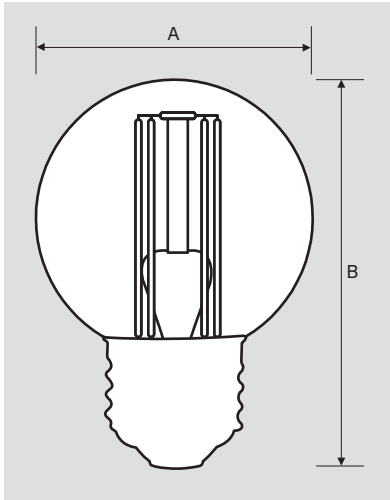

**KT-LED4.5FG16-E26-9XX-C**  
 40W REPLACEMENT LAMP

**DESCRIPTION**

4.5W G16 Lamp | 2700–5000K | ≥90 CRI | Small Globe

**LAMP TYPE:** Filament G16

**BASE TYPE:** E26 (Medium)

**WATTAGE:** 4.5W

**COLOR TEMPERATURE:** 2700–5000K

**PERFORMANCE SPECIFICATIONS**

Keystone Catalog Number	Rated Lamp Wattage	Legacy Equivalent Wattage	Color Temp	Lumens	Efficacy	Input Voltage	CRI	Base Type	Dimmable	Beam Angle
KT-LED4.5FG16-E26-927-C	4.5W	40W incandescent	2700K	360	80 lm/W	120V	≥90	E26	Yes	360°
KT-LED4.5FG16-E26-930-C	4.5W	40W incandescent	3000K	360	80 lm/W	120V	≥90	E26	Yes	360°
KT-LED4.5FG16-E26-950-C	4.5W	40W incandescent	5000K	360	80 lm/W	120V	≥90	E26	Yes	360°

### LAMP DIMENSIONS

A (Diameter)	1.97"
B (Length)	2.95"

BASE TYPE: E26 (Medium)