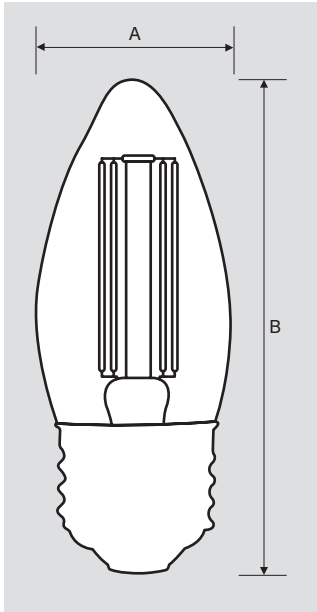

KT-LED4FB11-E26-9XX-C

REPLACEMENT LAMP

DESCRIPTION

4W B11 Lamp | 2700–3000K | ≥90 CRI | Straight-tip Chandelier

Enclosed
Fixture Rated

LAMP TYPE: Filament B11

BASE TYPE: E26 (Medium)

WATTAGE: 4W

PERFORMANCE SPECIFICATIONS

Keystone Catalog Number	Base Type	Rated Lamp Wattage	Legacy Equivalent Wattage	Color Temp	Lumens	Efficacy	Input Voltage	CRI	Beam Angle	Dimmable
KT-LED4FB11-E26-927-C	E26	4W	40W incandescent	2700K	350	88 lm/W	120V	≥90	360°	Yes
KT-LED4FB11-E26-930-C	E26	4W	40W incandescent	3000K	350	88 lm/W	120V	≥90	360°	Yes

* Color Uniformity: CCT (Correlated Color Temperature) range as per guidelines outlined in ANSI C78.377-2017

KT-LED4FB11-E26-9XX-C

REPLACEMENT LAMP

PHYSICAL SPECIFICATIONS

LAMP DIMENSIONS

A (Diameter)	1.38"
B (Length)	3.46"