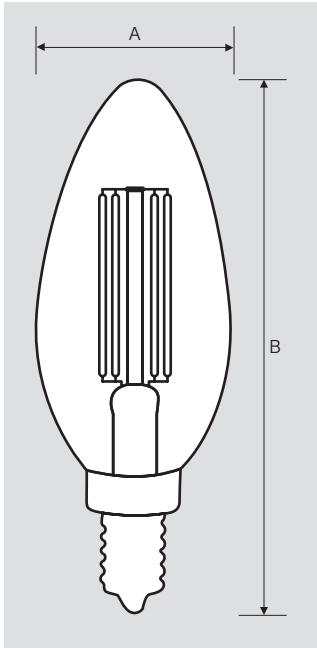

ESSENTIAL SERIES

GENERAL PURPOSE LED BULBS

KT-LED5.5FB11-E12-822-A

REPLACEMENT LAMP

DESCRIPTION

5.5W B11 Lamp | 2200K | ≥ 80 CRI | Straight-tip Amber Chandelier

LAMP TYPE: Filament B11

BASE TYPE: E12 (Candelabra)

ELECTRICAL AND PERFORMANCE SPECIFICATIONS

Keystone Catalog Number	Description	Color Temp*	Input Voltage	Rated Lamp Wattage	Legacy Equivalent Wattage	Lumens	Efficacy	CRI	Base Type	Beam Angle	Dimmable
KT-LED5.5FB11-E12-822-A	B11 straight-tip chandelier filament bulb; Amber; Dimmable	2200K	120V	5.5W	60W incandescent	500 lm	91 lm/W	≥ 80	E12	360°	Yes

* Color Uniformity: CCT (Correlated Color Temperature) range as per guidelines outlined in ANSI C78.377-2017

KT-LED5.5FB11-E12-822-A

REPLACEMENT LAMP

PHYSICAL CHARACTERISTICS

LAMP DIMENSIONS

A (Diameter)	1.38"
B (Length)	3.86"